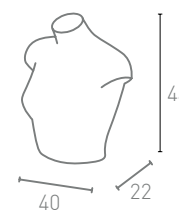

DONNA PORT SHIRT

Lampada busto manichino donna/ Female mannequin bust lamp

Codice/Code: **PC11**
Larghezza/Wide: 40 cm
Profondità/Depth: 22 cm
Altezza/ Height: 44 cm

	INTERNO/ In
LUCE LED FREDDA/ Led light	€ 126,00
LUCE LED RGB/ Rgb led light	€ 135,00
NON LUMINOSO/ No light	€ 51,00
BASE Code: BA12-VE Base verniciata rialzata con asta telescopica/ Painted base with telescopic rod. cm 25x25x h50/90	€ 35,00