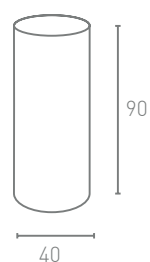

ILLUMINAZIONE / Lighting

MUSHROOM 1

Cilindro in polietilene/ Cylinder in polyethylene

Codice/Code: **MR1**
 Diametro/Diameter: 40 cm
 Altezza/ Height: 90 cm

| | INTERNO/ In | ESTERNO/ Out |
|--|-------------|--------------|
| LUCE LED FREDDA/ Led light | € 226,00 | € 234,00 |
| LUCE LED RGB/ Rgb led light | € 240,00 | € 249,00 |
| NON LUMINOSO/ No light | € 97,00 | |
| BASE MUSHROOM - Code: MUSH Base verniciata grigio chiaro/Light grey painted base (RAL9006). Diametro/Diameter: 50 cm. | € 90,00 | |