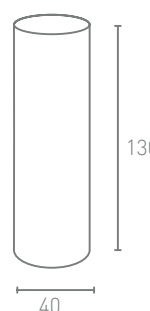

ILLUMINAZIONE / Lighting

MUSHROOM 1

Cilindro in polietilene/ Cylinder in polyethylene

Codice/Code: **MR1**
 Diametro/Diameter: 40 cm
 Altezza/ Height: 90 cm

| | INTERNO/ In | ESTERNO/ Out |
|--|-------------|--------------|
| LUCE LED FREDDA/ Led light | € 226,00 | € 234,00 |
| LUCE LED RGB/ Rgb led light | € 240,00 | € 249,00 |
| NON LUMINOSO/ No light | € 97,00 | |
| BASE MUSHROOM - Code: MUSH Base verniciata grigio chiaro/Light grey painted base (RAL9006). Diametro/Diameter: 50 cm. | € 90,00 | |

MUSHROOM 2

Cilindro in polietilene/ Cylinder in polyethylene

Codice/Code: **MR2**
 Diametro/Diameter: 40 cm
 Altezza/ Height: 130 cm

| | INTERNO/ In | ESTERNO/ Out |
|--|-------------|--------------|
| LUCE LED FREDDA/ Led light | € 250,00 | € 259,00 |
| LUCE LED RGB/ Rgb led light | € 264,00 | € 273,00 |
| NON LUMINOSO/ No light | € 119,00 | |
| BASE MUSHROOM - Code: MUSH Base verniciata grigio chiaro/Light grey painted base (RAL9006). Diametro/Diameter: 50 cm. | € 90,00 | |