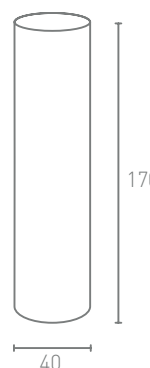

ILLUMINAZIONE / Lighting

MUSHROOM 1

Cilindro in polietilene/ Cylinder in polyethylene

Codice/Code: **MR1**
 Diametro/Diameter: 40 cm
 Altezza/ Height: 90 cm

| | INTERNO/ In | ESTERNO/ Out |
|--|-------------|--------------|
| LUCE LED FREDDA/ Led light | € 226,00 | € 234,00 |
| LUCE LED RGB/ Rgb led light | € 240,00 | € 249,00 |
| NON LUMINOSO/ No light | € 97,00 | |
| BASE MUSHROOM - Code: MUSH Base verniciata grigio chiaro/Light grey painted base (RAL9006). Diametro/Diameter: 50 cm. | € 90,00 | |

MUSHROOM 2

Cilindro in polietilene/ Cylinder in polyethylene

Codice/Code: **MR2**
 Diametro/Diameter: 40 cm
 Altezza/ Height: 130 cm

| | INTERNO/ In | ESTERNO/ Out |
|--|-------------|--------------|
| LUCE LED FREDDA/ Led light | € 250,00 | € 259,00 |
| LUCE LED RGB/ Rgb led light | € 264,00 | € 273,00 |
| NON LUMINOSO/ No light | € 119,00 | |
| BASE MUSHROOM - Code: MUSH Base verniciata grigio chiaro/Light grey painted base (RAL9006). Diametro/Diameter: 50 cm. | € 90,00 | |

MUSHROOM 3

Cilindro in polietilene/ Cylinder in polyethylene

Codice/Code: **MR3**
 Diametro/Diameter: 40 cm
 Altezza/ Height: 170 cm

| | INTERNO/ In | ESTERNO/ Out |
|--|-------------|--------------|
| LUCE LED FREDDA/ Led light | € 270,00 | € 277,00 |
| LUCE LED RGB/ Rgb led light | € 284,00 | € 293,00 |
| NON LUMINOSO/ No light | € 136,00 | |
| BASE MUSHROOM - Code: MUSH Base verniciata grigio chiaro/Light grey painted base (RAL9006). Diametro/Diameter: 50 cm. | € 90,00 | |