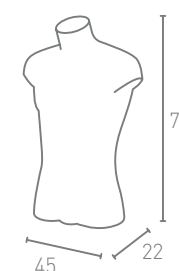

UOMO TWIST

Lampada busto manichino uomo/ Male mannequin bust lamp

Codice/Code: **TW18**
Larghezza/Wide: 45 cm
Profondità/Depth: 22 cm
Altezza/ Height: 70 cm

	INTERNO/ In
LUCE LED FREDDA/ Led light	€ 137,00
LUCE LED RGB/ Rgb led light	€ 146,00
NON LUMINOSO/ No light	€ 59,00
BASE Code: BA01-VE Base verniciata rialzata con asta telescopica/ Painted base with telescopic rod. cm 25x35x h75/90	€ 55,00