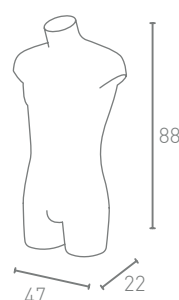

UOMO TWIST

Lampada busto manichino uomo/ Male mannequin bust lamp

Codice/Code: **TW18**
 Larghezza/Wide: 45 cm
 Profondità/Depth: 22 cm
 Altezza/ Height: 70 cm

| | INTERNO/ In |
|--|-------------|
| LUCE LED FREDDA/ Led light | € 137,00 |
| LUCE LED RGB/ Rgb led light | € 146,00 |
| NON LUMINOSO/ No light | € 59,00 |
| BASE Code: BA01-VE Base verniciata rialzata con asta telescopica/ Painted base with telescopic rod. cm 25x35x h75/90 | € 55,00 |

TORSO DONNA

Lampada busto manichino donna/ Female mannequin bust lamp

Codice/Code: **TS17**
Larghezza/Wide: 43 cm
Profondità/Depth: 22 cm
Altezza/ Height: 80 cm

INTERNO/ In

| | |
|--|----------------|
| LUCE LED FREDDA/ Led light | € 140,00 |
| LUCE LED RGB/ Rgb led light | € 150,00 |
| NON LUMINOSO/ No light | € 63,00 |
| BASE Code: BA01-VE Base verniciata rialzata con asta telescopica/ Painted base with telescopic rod. cm 25x35x h75/90 | € 55,00 |

TORSO UOMO

Lampada torso manichino uomo/ Male mannequin bust lamp

Codice/Code: **TW18**
Larghezza/Wide: 47 cm
Profondità/Depth: 22 cm
Altezza/ Height: 88 cm

INTERNO/ In

| | |
|--|----------------|
| LUCE LED FREDDA/ Led light | € 140,00 |
| LUCE LED RGB/ Rgb led light | € 150,00 |
| NON LUMINOSO/ No light | € 63,00 |
| BASE Code: BA01-VE Base verniciata rialzata con asta telescopica/ Painted base with telescopic rod. cm 25x35x h75/90 | € 55,00 |