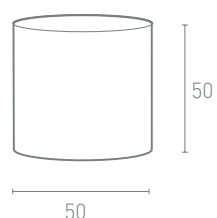

CILINDRO 50

Cilindro in polietilene/ Cylinder in polyethylene

Codice/Code: **CIL50**
Diametro/Diameter: 50 cm
Altezza/ Height: 50 cm

	INTERNO/ In	ESTERNO/ Out
LUCE LED FREDDA/ Led light	€ 184,00	€ 189,00
LUCE LED RGB/ Rgb led light	€ 193,00	€ 199,00
NON LUMINOSO/ No light	€ 85,00