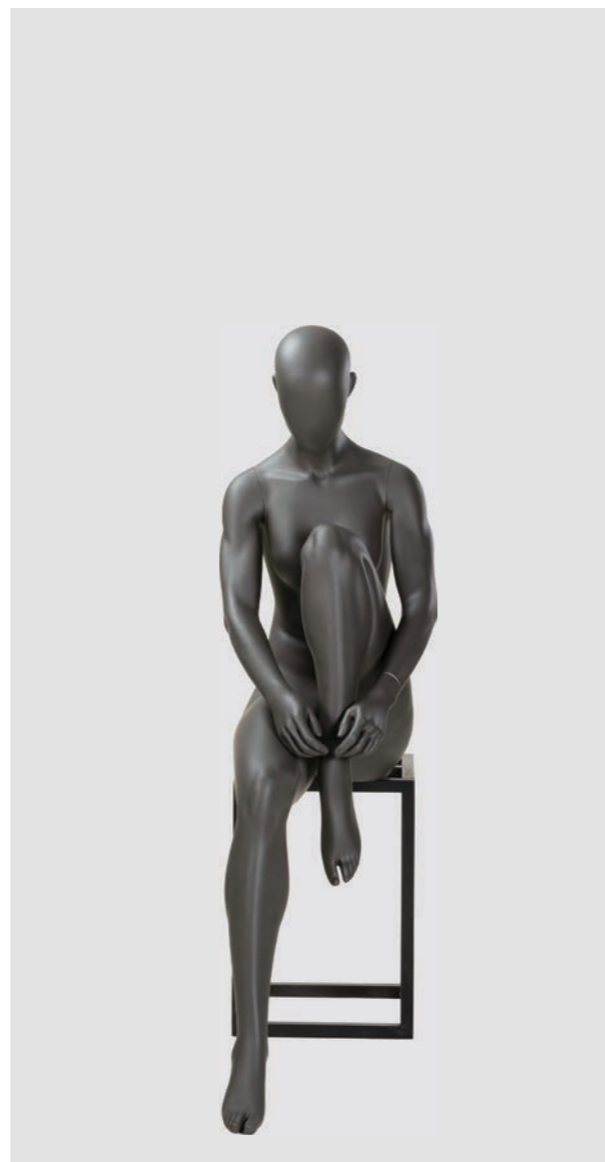

SPORT MANNEQUIN

FEMALE +
GOLF

+
+
**FEMALE
SPORT**

FEMALE SPORT

PRODUCT PARAMETERS

SF1

HEIGHT	167CM
CHEST	88.5CM
WAIST	59CM
HIP	89CM

SF3

HEIGHT	130CM
SHOULDER	37CM
CHEST	83CM
WAIST	64CM

SF4

HEIGHT	178CM
SHOULDER	38CM
CHEST	81CM
WAIST	63CM
HIP	90CM

SF5

HEIGHT	138CM
SHOULDER	41CM
CHEST	84CM
WAIST	66CM

PRODUCT PARAMETERS

SM1

HEIGHT	180CM
SHOULDER	47CM
CHEST	98CM
WAIST	76CM
HIP	99CM