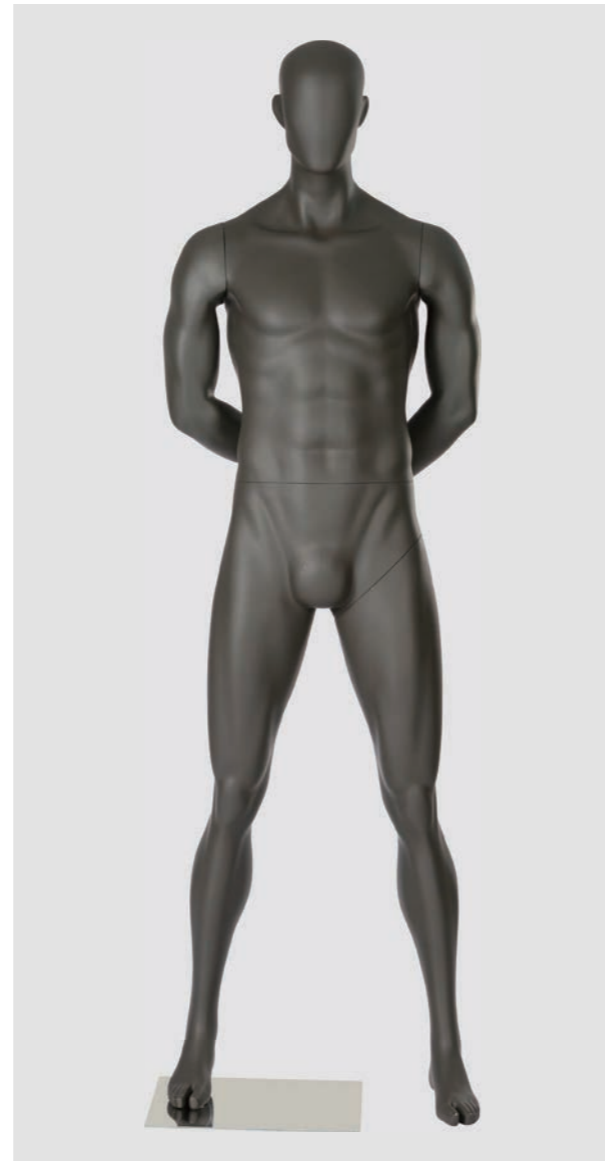

HIP 92CM

PRODUCT PARAMETERS

SM10

HEIGHT 189CM

SHOULDER 50CM

CHEST 102CM

WAIST 82CM

HIP 100CM