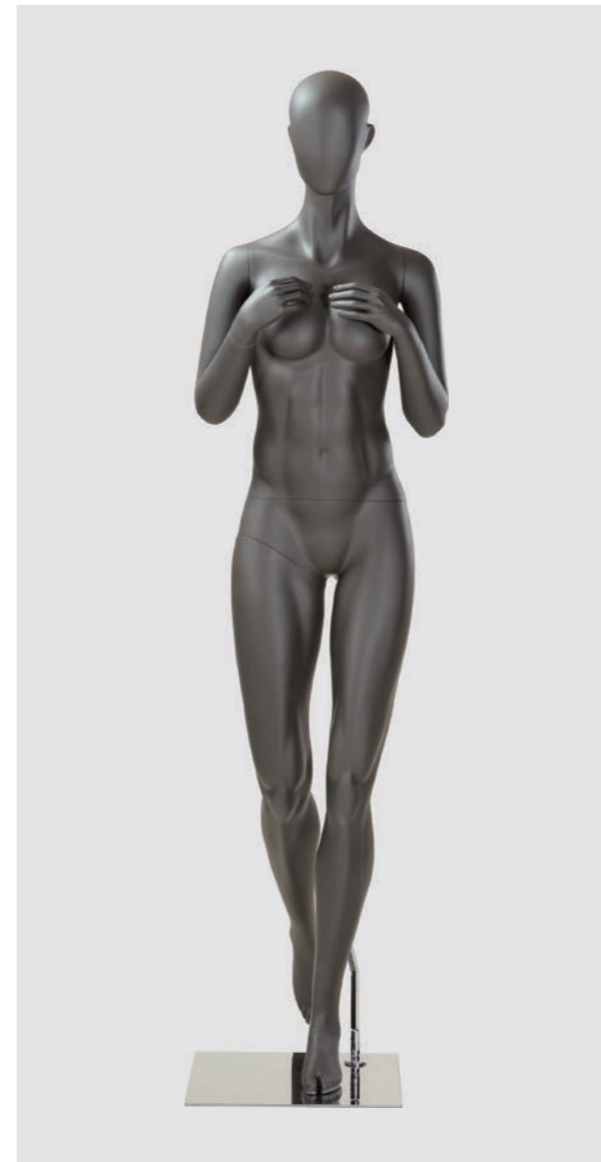

+
HIKING

+
SPORT

PRODUCT PARAMETERS

SF6

HEIGHT	180CM
SHOULDER	38CM
CHEST	85CM
WAIST	65CM
HIP	91CM

SF7

HEIGHT	177CM
SHOULDER	38CM
CHEST	86CM
WAIST	66CM
HIP	93CM

SF8

HEIGHT	177CM
SHOULDER	38CM
CHEST	86CM
WAIST	66CM
HIP	93CM

SF9

HEIGHT	175CM
SHOULDER	37CM
CHEST	83CM
WAIST	65CM
HIP	90CM

PRODUCT PARAMETERS

SM6

HEIGHT 189CM

SHOULDER 50CM

CHEST 102CM