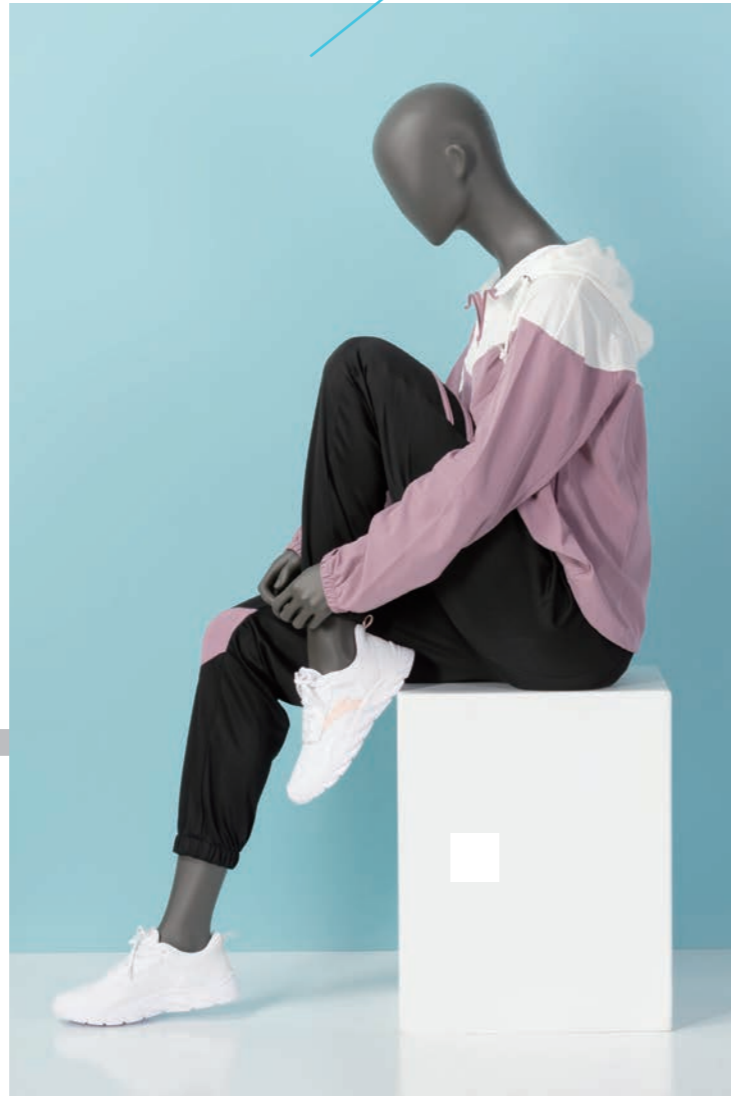

SPORT MANNEQUIN

FEMALE +
GOLF

+
+
**FEMALE
SPORT**

FEMALE SPORT

PRODUCT PARAMETERS

SF1

HEIGHT	167CM
CHEST	88.5CM
WAIST	59CM
HIP	89CM

SF3

HEIGHT	130CM
SHOULDER	37CM
CHEST	83CM
WAIST	64CM

SF4

HEIGHT	178CM
SHOULDER	38CM
CHEST	81CM
WAIST	63CM
HIP	90CM

SF5

HEIGHT	138CM
SHOULDER	41CM
CHEST	84CM
WAIST	66CM

PRODUCT PARAMETERS

SM1

HEIGHT	180CM
SHOULDER	47CM
CHEST	98CM
WAIST	76CM
HIP	99CM