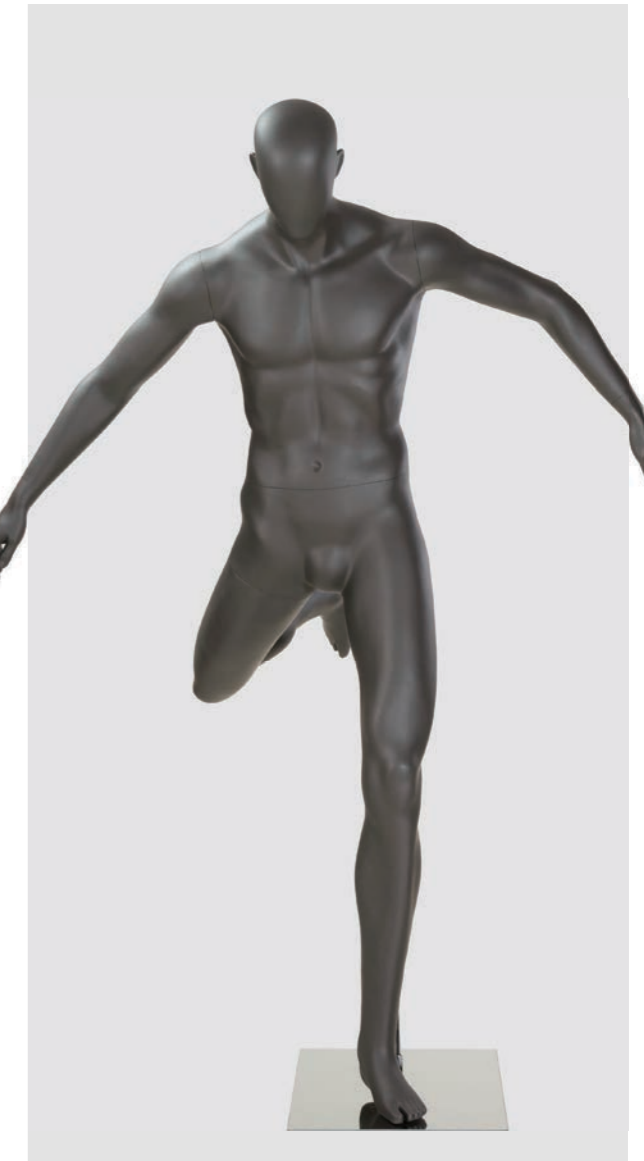

HIP 92CM

PRODUCT PARAMETERS

SM10

HEIGHT 189CM

SHOULDER 50CM

CHEST 102CM

WAIST 82CM

HIP 100CM

SM12

HEIGHT 189CM

SHOULDER 50CM

CHEST 102CM

WAIST 82CM

HIP 100CM

SM11

HEIGHT 154CM

SHOULDER 52CM

CHEST 105CM

WAIST 79CM

HIP 100CM

SM2

HEIGHT 183CM

SHOULDER 52CM

CHEST 103CM