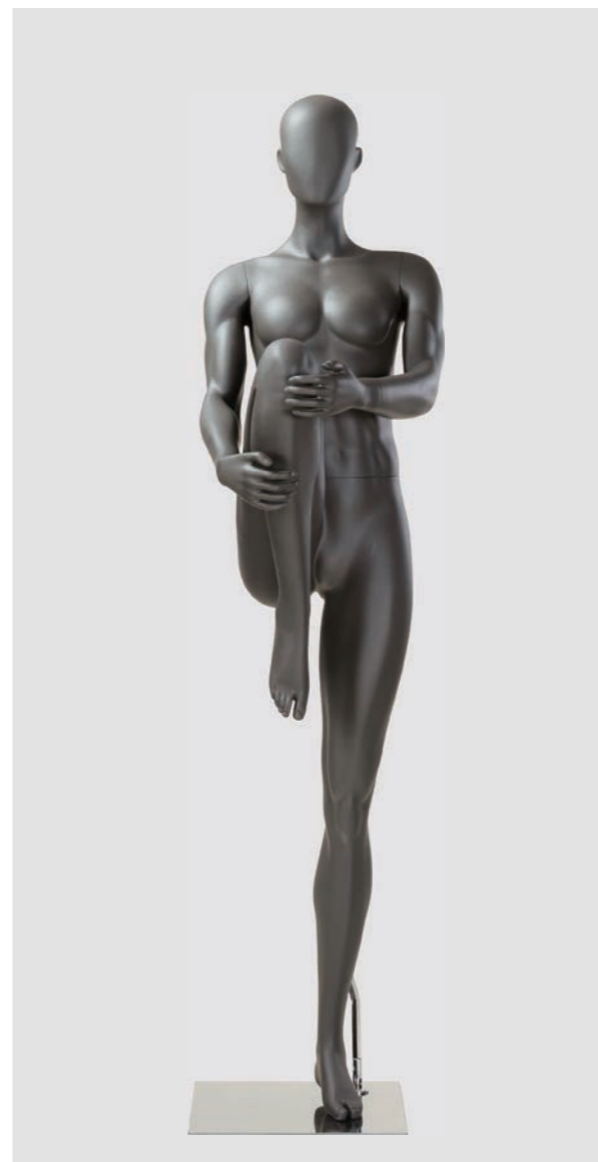

SPORT MANNEQUIN

FEMALE +
GOLF

+
+
**FEMALE
SPORT**

FEMALE SPORT

PRODUCT PARAMETERS

SF1

HEIGHT	167CM
CHEST	88.5CM
WAIST	59CM
HIP	89CM

SF3

HEIGHT	130CM
SHOULDER	37CM
CHEST	83CM
WAIST	64CM

SF4

HEIGHT	178CM
SHOULDER	38CM
CHEST	81CM
WAIST	63CM
HIP	90CM

SF5

HEIGHT	138CM
SHOULDER	41CM
CHEST	84CM
WAIST	66CM

PRODUCT PARAMETERS

SM1

HEIGHT	180CM
SHOULDER	47CM
CHEST	98CM
WAIST	76CM
HIP	99CM