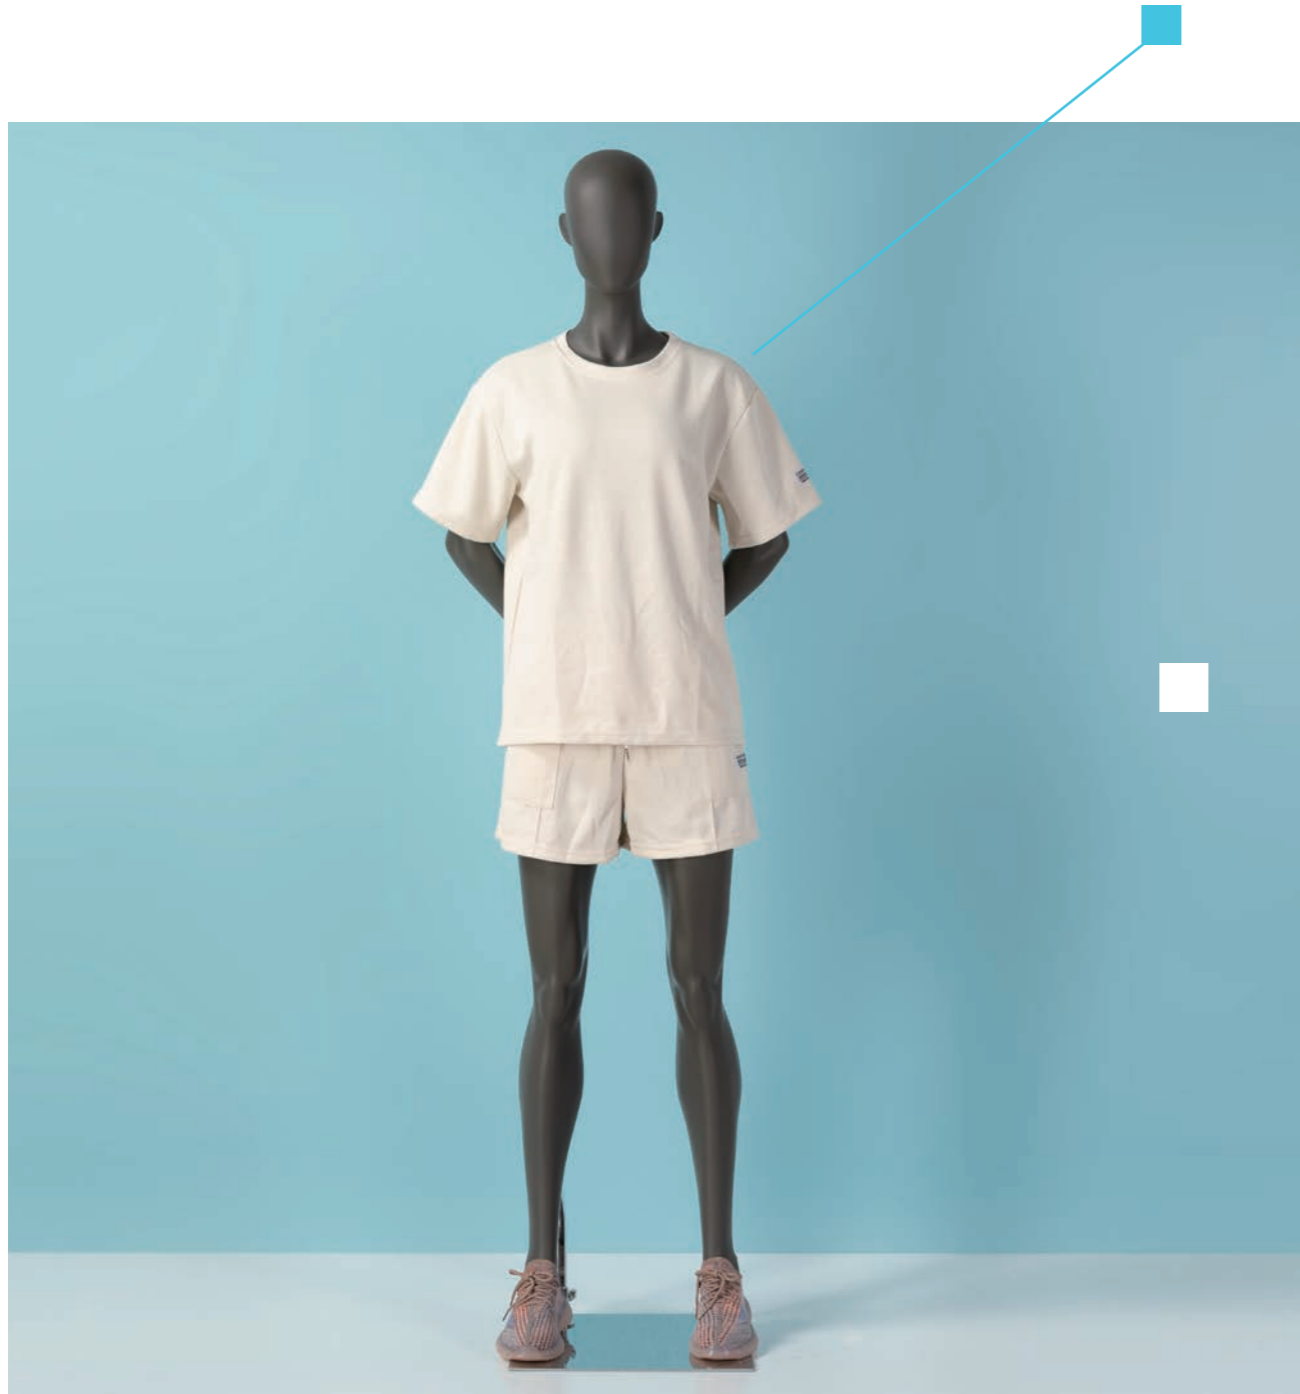

SHOULDER 50CM

CHEST 105CM

WAIST 81CM

HIP 102CM

+

SPORT

+
+
HIKING

+
**FEMALE
SPORT**