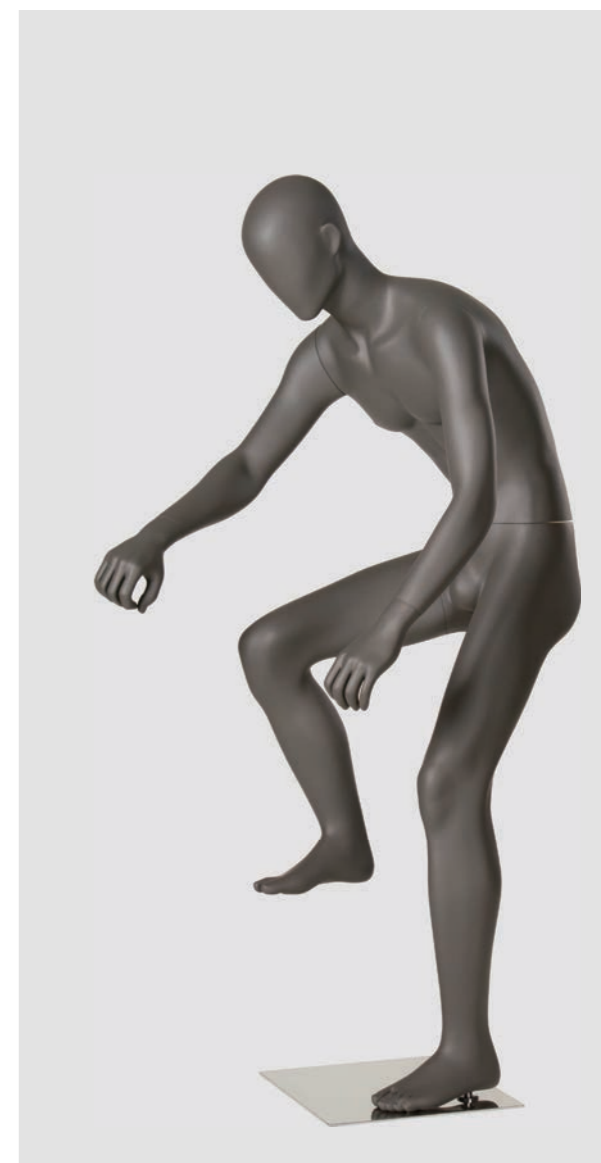

PRODUCT PARAMETERS

SF10

HEIGHT 180CM

SHOULDER 38CM

CHEST 85CM

WAIST 65CM

HIP 91CM

SF12

HEIGHT 180CM

SHOULDER 38CM

CHEST 85CM

WAIST 65CM

HIP 91CM

SF13

HEIGHT 174.5CM

SHOULDER 41CM

CHEST 81.5CM

WAIST 61CM

HIP 84CM

SM13

HEIGHT 173CM

SHOULDER 51CM

CHEST 97.5CM

WAIST 74CM