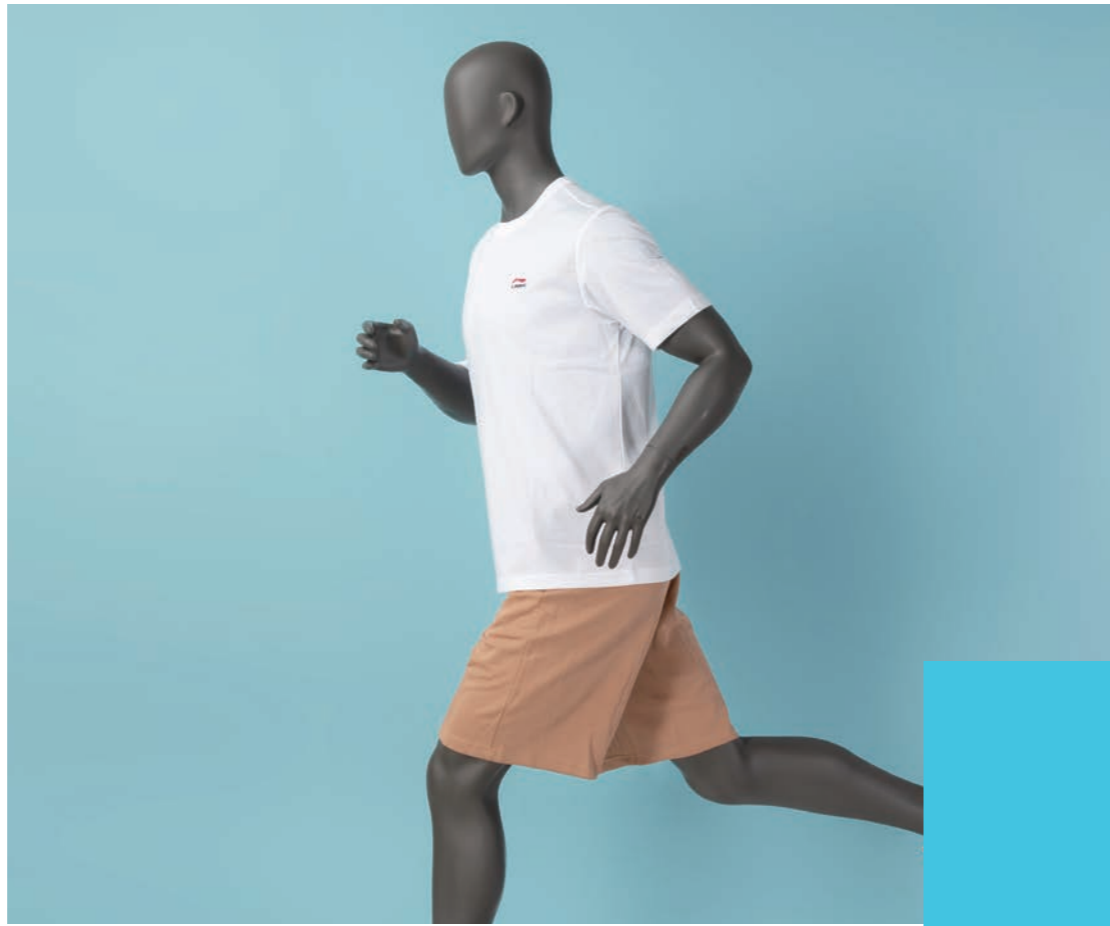

+
HIKING

+
SPORT

PRODUCT PARAMETERS

SF6

HEIGHT	180CM
SHOULDER	38CM
CHEST	85CM
WAIST	65CM
HIP	91CM

SF7

HEIGHT	177CM
SHOULDER	38CM
CHEST	86CM
WAIST	66CM
HIP	93CM

SF8