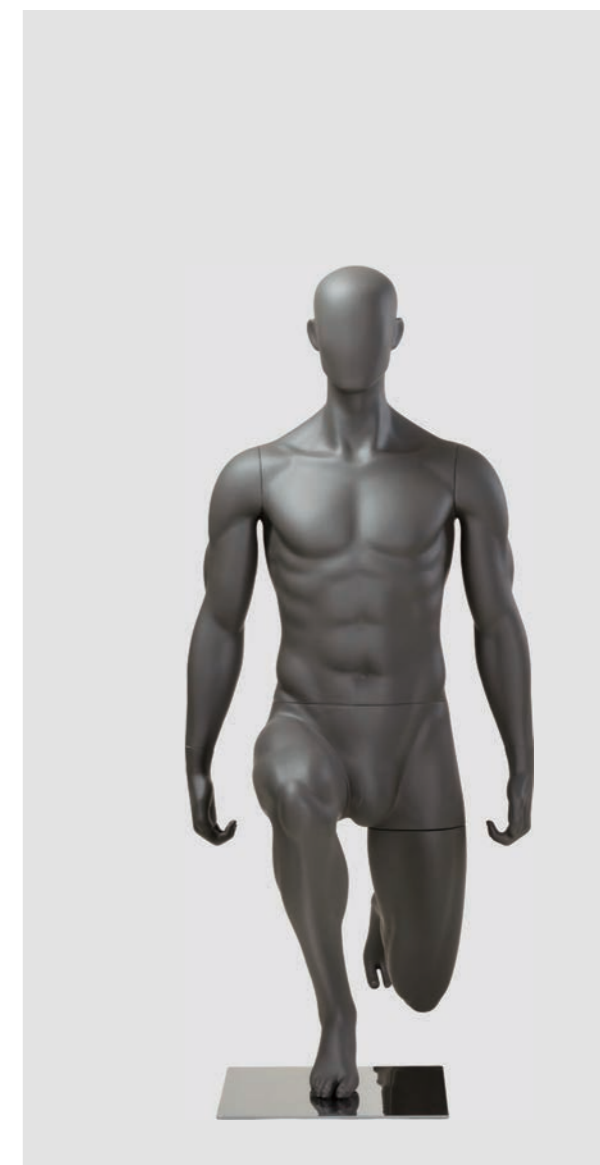

SPORT MANNEQUIN

FEMALE +
GOLF

+
+
**FEMALE
SPORT**

FEMALE SPORT

PRODUCT PARAMETERS

SF1

HEIGHT	167CM
CHEST	88.5CM
WAIST	59CM
HIP	89CM

SF3

HEIGHT	130CM
SHOULDER	37CM
CHEST	83CM
WAIST	64CM

SF4

HEIGHT	178CM
SHOULDER	38CM
CHEST	81CM
WAIST	63CM
HIP	90CM

SF5

HEIGHT	138CM
SHOULDER	41CM
CHEST	84CM
WAIST	66CM

PRODUCT PARAMETERS

SM1

HEIGHT	180CM
SHOULDER	47CM
CHEST	98CM
WAIST	76CM
HIP	99CM

SM3

HEIGHT	144CM
SHOULDER	49CM
CHEST	102CM
WAIST	81.5CM
HIP	98CM

SM4

HEIGHT	190CM
SHOULDER	50CM
CHEST	105CM
WAIST	81CM
HIP	102CM

SM5

HEIGHT	141CM
SHOULDER	50CM
CHEST	105CM
WAIST	83CM

+

MALE
GOLF