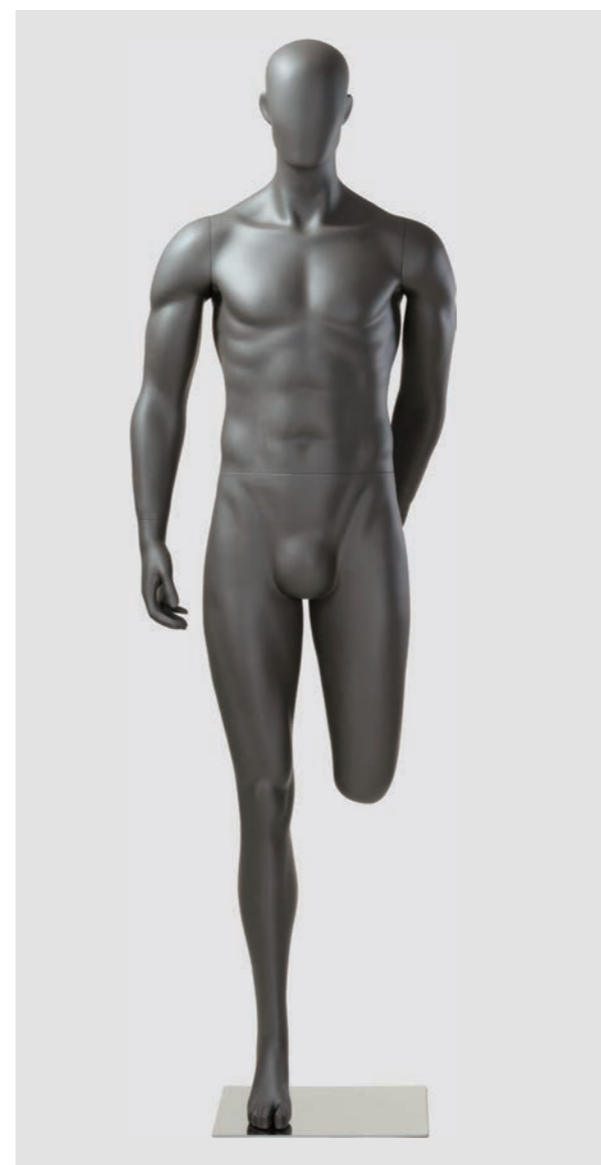

SPORT MANNEQUIN

FEMALE +
GOLF

+
+
**FEMALE
SPORT**

FEMALE SPORT

PRODUCT PARAMETERS

SF1

HEIGHT	167CM
CHEST	88.5CM
WAIST	59CM
HIP	89CM

SF3

HEIGHT	130CM
SHOULDER	37CM
CHEST	83CM
WAIST	64CM

SF4

HEIGHT	178CM
SHOULDER	38CM
CHEST	81CM
WAIST	63CM
HIP	90CM

SF5

HEIGHT	138CM
SHOULDER	41CM
CHEST	84CM
WAIST	66CM

PRODUCT PARAMETERS

SM1

HEIGHT	180CM
SHOULDER	47CM
CHEST	98CM
WAIST	76CM
HIP	99CM

SM3

HEIGHT	144CM
SHOULDER	49CM
CHEST	102CM
WAIST	81.5CM
HIP	98CM

SM4

HEIGHT	190CM
SHOULDER	50CM
CHEST	105CM
WAIST	81CM
HIP	102CM

SM5

HEIGHT	141CM
SHOULDER	50CM
CHEST	105CM
WAIST	83CM

+

MALE
GOLF