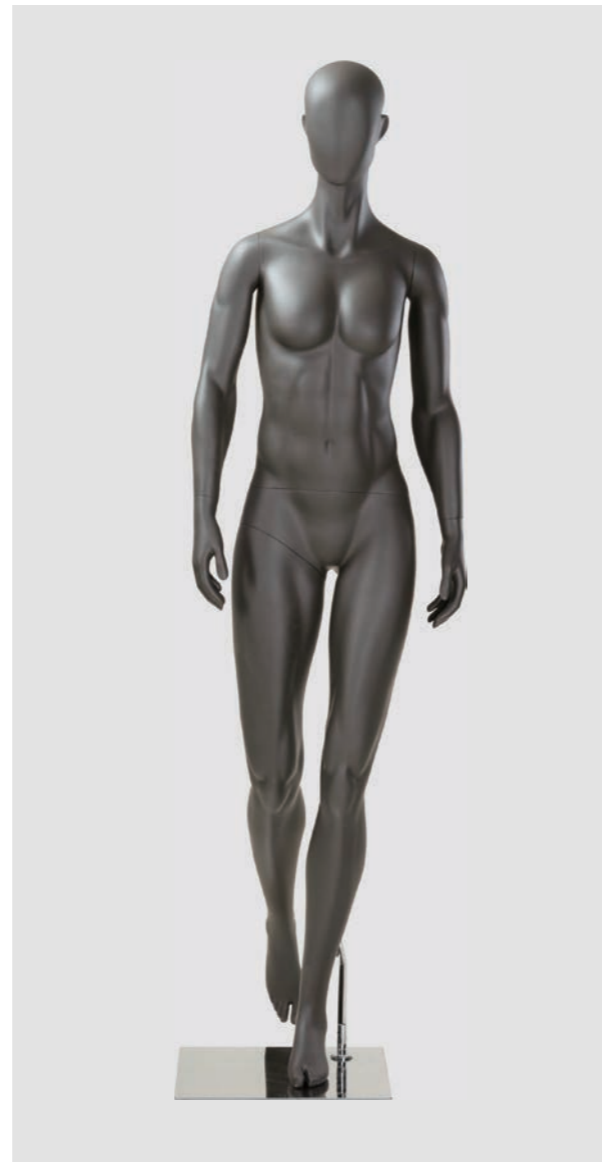

HEIGHT	130CM
SHOULDER	37CM
CHEST	83CM
WAIST	64CM

SF4

HEIGHT	178CM
SHOULDER	38CM
CHEST	81CM
WAIST	63CM
HIP	90CM

SF5

HEIGHT	138CM
SHOULDER	41CM
CHEST	84CM
WAIST	66CM

PRODUCT PARAMETERS

SM1

HEIGHT	180CM
SHOULDER	47CM
CHEST	98CM
WAIST	76CM
HIP	99CM

+
HIKING

+
SPORT

PRODUCT PARAMETERS

SF6

HEIGHT	180CM
SHOULDER	38CM
CHEST	85CM
WAIST	65CM
HIP	91CM

SF7

HEIGHT	177CM
SHOULDER	38CM
CHEST	86CM
WAIST	66CM
HIP	93CM

SF8

HEIGHT	177CM
SHOULDER	38CM
CHEST	86CM
WAIST	66CM
HIP	93CM

SF9

HEIGHT	175CM
SHOULDER	37CM
CHEST	83CM
WAIST	65CM
HIP	90CM

PRODUCT PARAMETERS

SM6

HEIGHT 189CM

SHOULDER 50CM

CHEST 102CM

WAIST 82CM

HIP 100CM

SM7

HEIGHT 189CM

SHOULDER 49CM

CHEST 102CM

WAIST 81CM

HIP 100CM