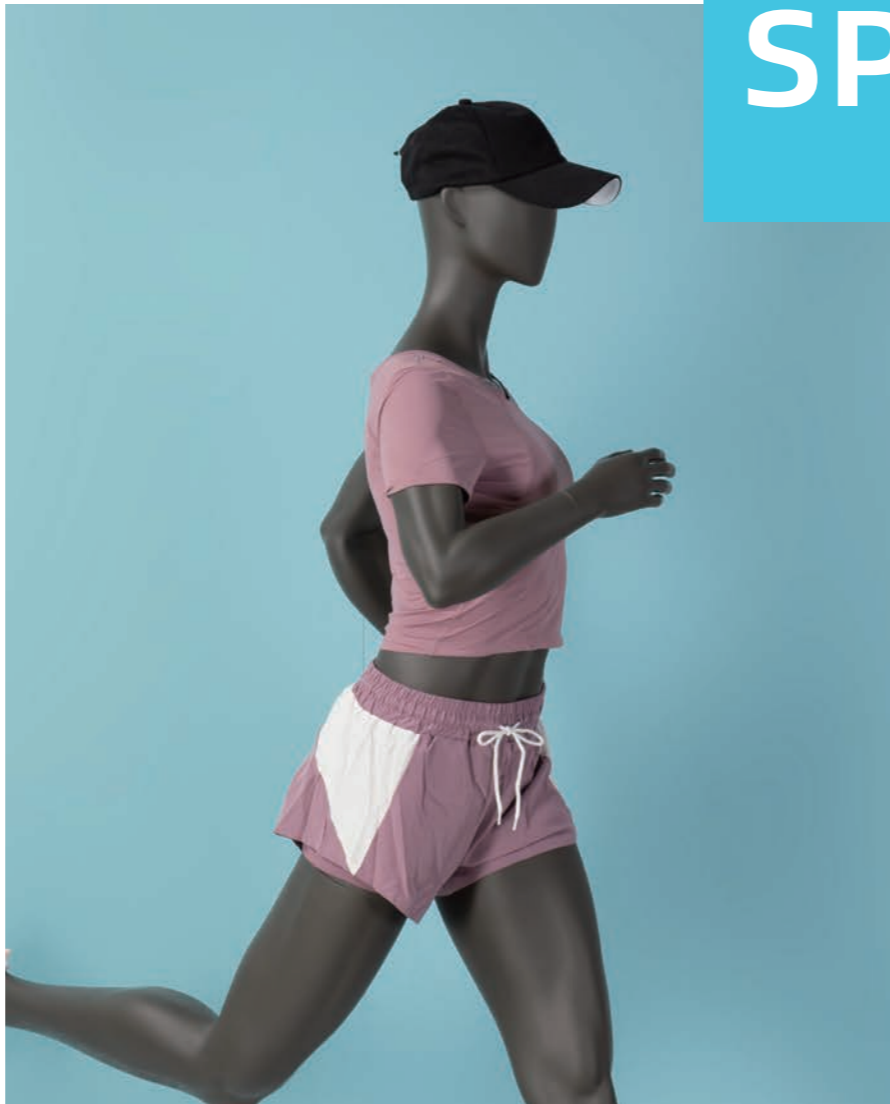

+
HIKING

+
SPORT

PRODUCT PARAMETERS

SF6

HEIGHT	180CM
SHOULDER	38CM
CHEST	85CM
WAIST	65CM
HIP	91CM

SF7

HEIGHT	177CM
SHOULDER	38CM
CHEST	86CM
WAIST	66CM
HIP	93CM

SF8