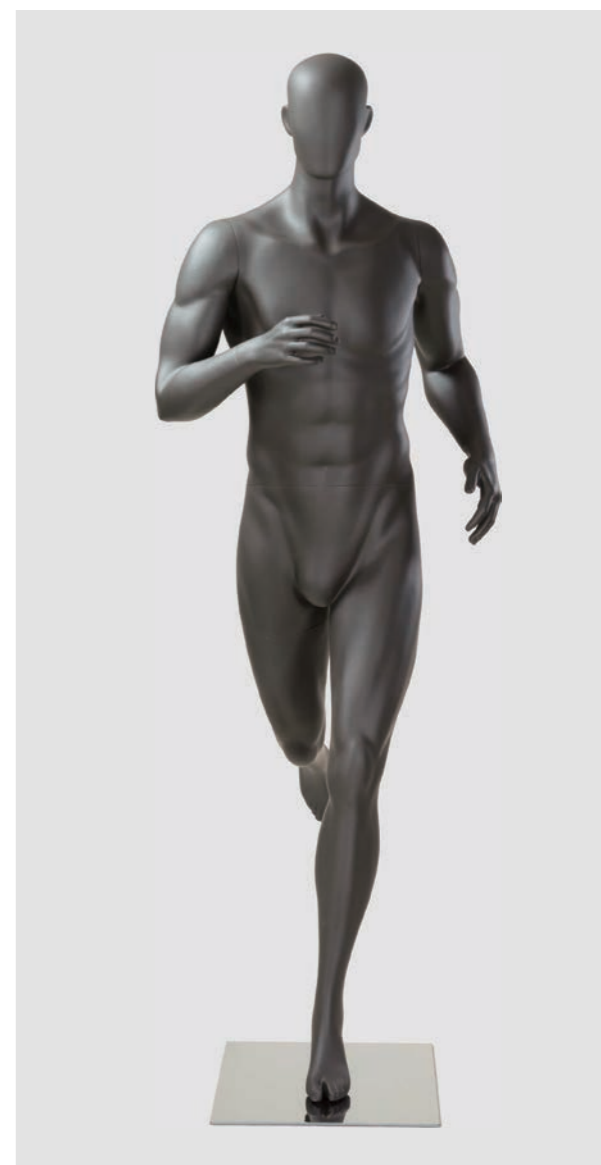

WAIST 82CM

HIP 100CM

SM7

HEIGHT 189CM

SHOULDER 49CM

CHEST 102CM

WAIST 81CM

HIP 100CM

SM8

HEIGHT 189CM

SHOULDER 50CM

CHEST 102CM

WAIST 81CM

HIP 100CM

SM9

HEIGHT 190CM

SHOULDER 50CM

CHEST 105CM

WAIST 81CM

HIP 102CM

+

SPORT

+
+
HIKING

+
**FEMALE
SPORT**