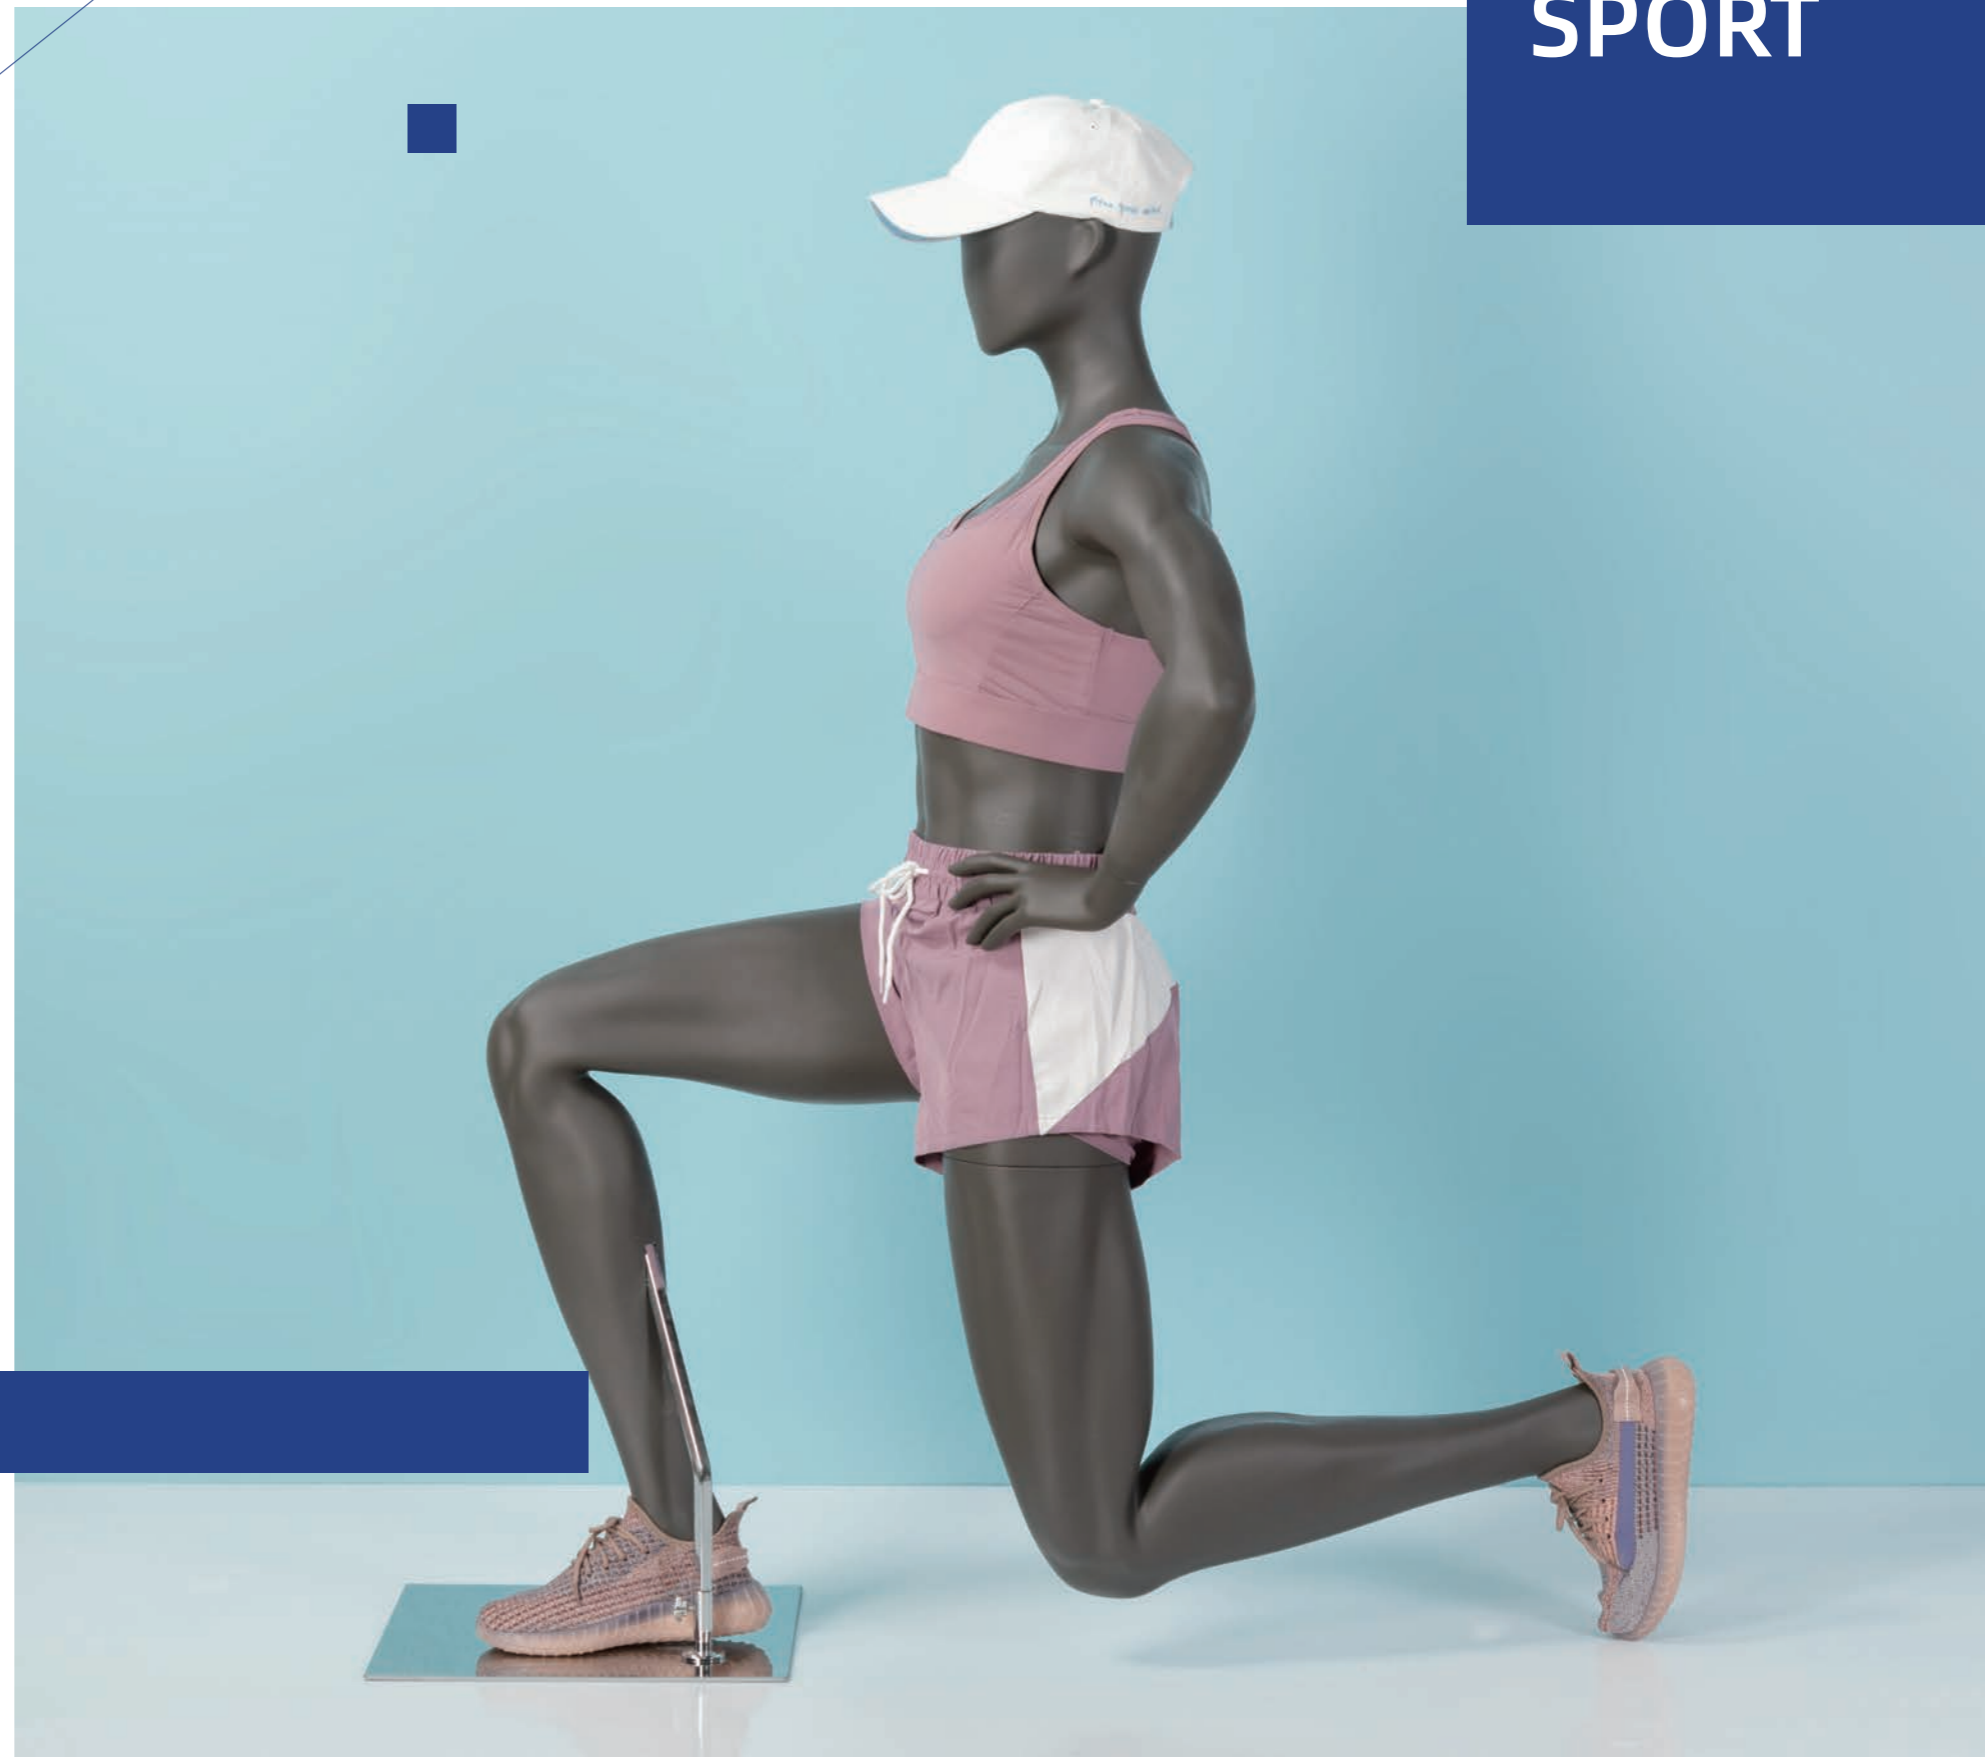

SPORT MANNEQUIN

FEMALE +
GOLF

+
+
**FEMALE
SPORT**

FEMALE SPORT

PRODUCT PARAMETERS

SF1

HEIGHT	167CM
CHEST	88.5CM
WAIST	59CM
HIP	89CM

SF3

HEIGHT	130CM
SHOULDER	37CM
CHEST	83CM
WAIST	64CM

SF4

HEIGHT	178CM
SHOULDER	38CM
CHEST	81CM
WAIST	63CM
HIP	90CM

SF5

HEIGHT	138CM
SHOULDER	41CM
CHEST	84CM
WAIST	66CM

PRODUCT PARAMETERS

SM1

HEIGHT	180CM
SHOULDER	47CM
CHEST	98CM
WAIST	76CM
HIP	99CM