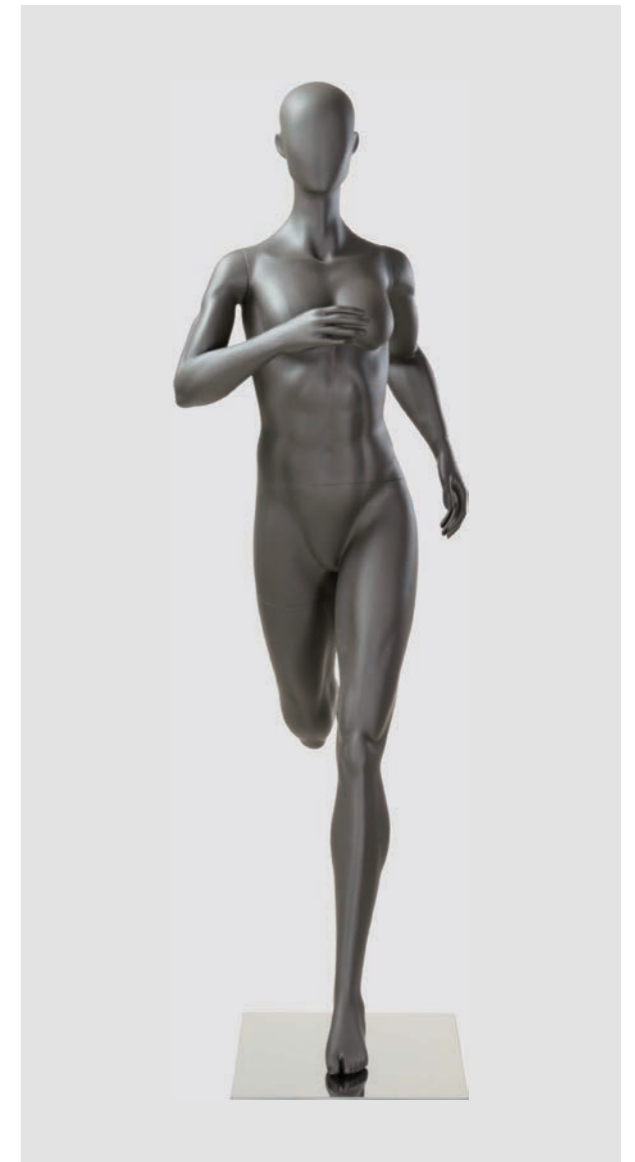

+
HIKING

+
SPORT

PRODUCT PARAMETERS

SF6

HEIGHT	180CM
SHOULDER	38CM
CHEST	85CM
WAIST	65CM
HIP	91CM

SF7

HEIGHT	177CM
SHOULDER	38CM
CHEST	86CM
WAIST	66CM
HIP	93CM

SF8

HEIGHT	177CM
SHOULDER	38CM
CHEST	86CM
WAIST	66CM
HIP	93CM

SF9

HEIGHT	175CM
SHOULDER	37CM
CHEST	83CM
WAIST	65CM
HIP	90CM

PRODUCT PARAMETERS

SM6

HEIGHT 189CM

SHOULDER 50CM

CHEST 102CM