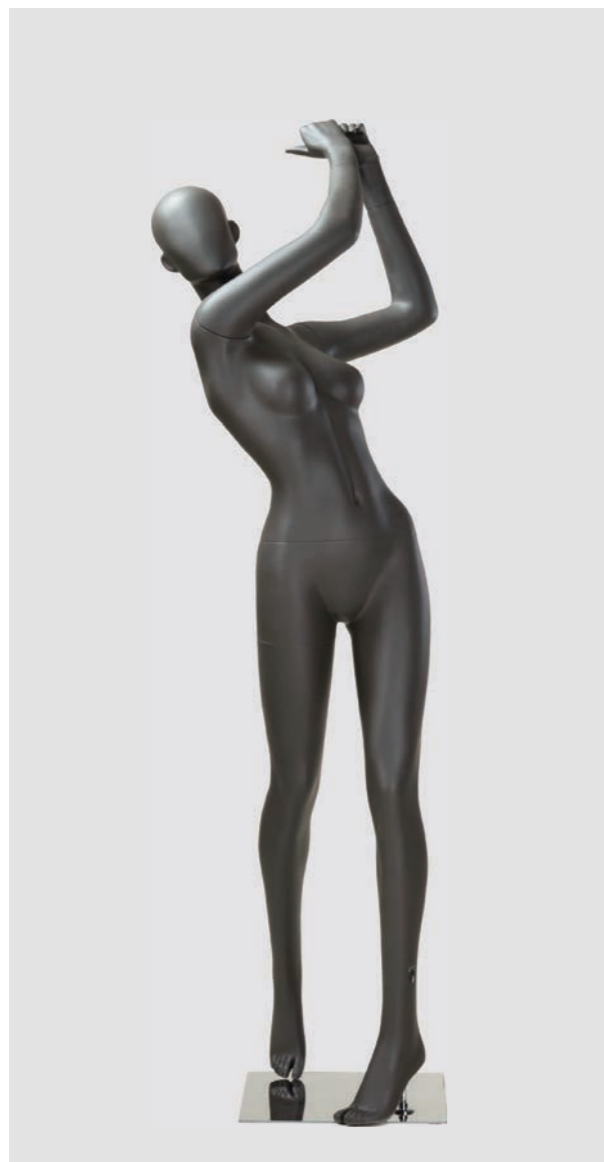

SPORT MANNEQUIN

FEMALE +
GOLF

+
+
**FEMALE
SPORT**

FEMALE SPORT

PRODUCT PARAMETERS

SF1

HEIGHT	167CM
CHEST	88.5CM
WAIST	59CM
HIP	89CM

SF3

HEIGHT	130CM
SHOULDER	37CM
CHEST	83CM
WAIST	64CM

SF4

HEIGHT	178CM
SHOULDER	38CM
CHEST	81CM
WAIST	63CM
HIP	90CM

SF5

HEIGHT	138CM
SHOULDER	41CM
CHEST	84CM
WAIST	66CM

PRODUCT PARAMETERS

SM1

HEIGHT	180CM
SHOULDER	47CM
CHEST	98CM
WAIST	76CM
HIP	99CM