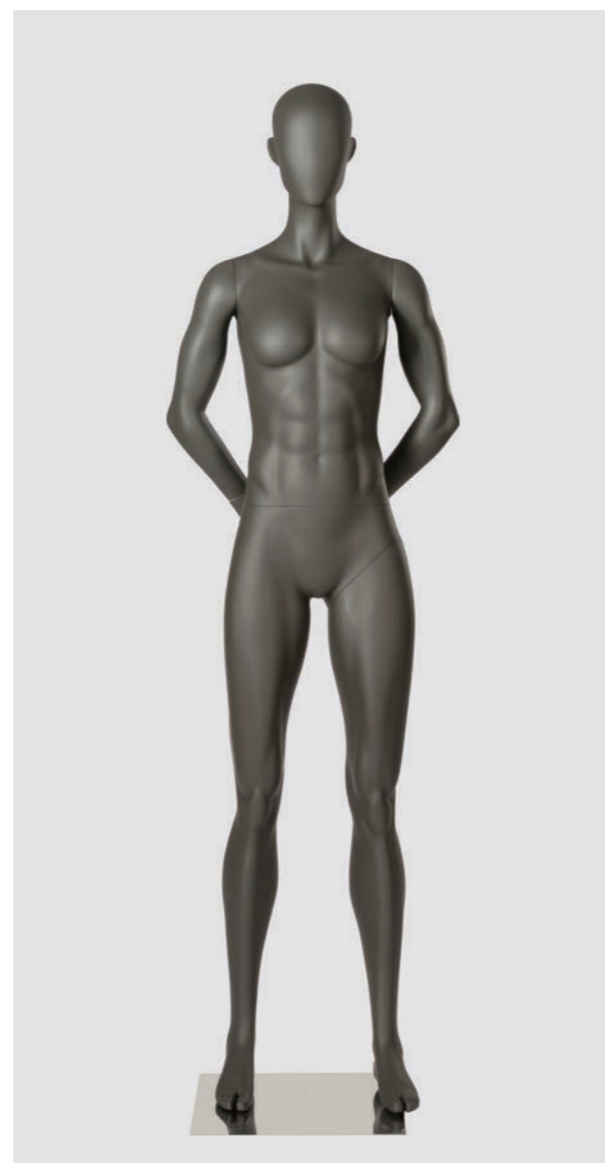

PRODUCT PARAMETERS

SF10

HEIGHT 180CM

SHOULDER 38CM

CHEST 85CM

WAIST 65CM

HIP 91CM

SF12

HEIGHT 180CM

SHOULDER 38CM

CHEST 85CM

WAIST 65CM

HIP 91CM

SF13

HEIGHT 174.5CM

SHOULDER 41CM