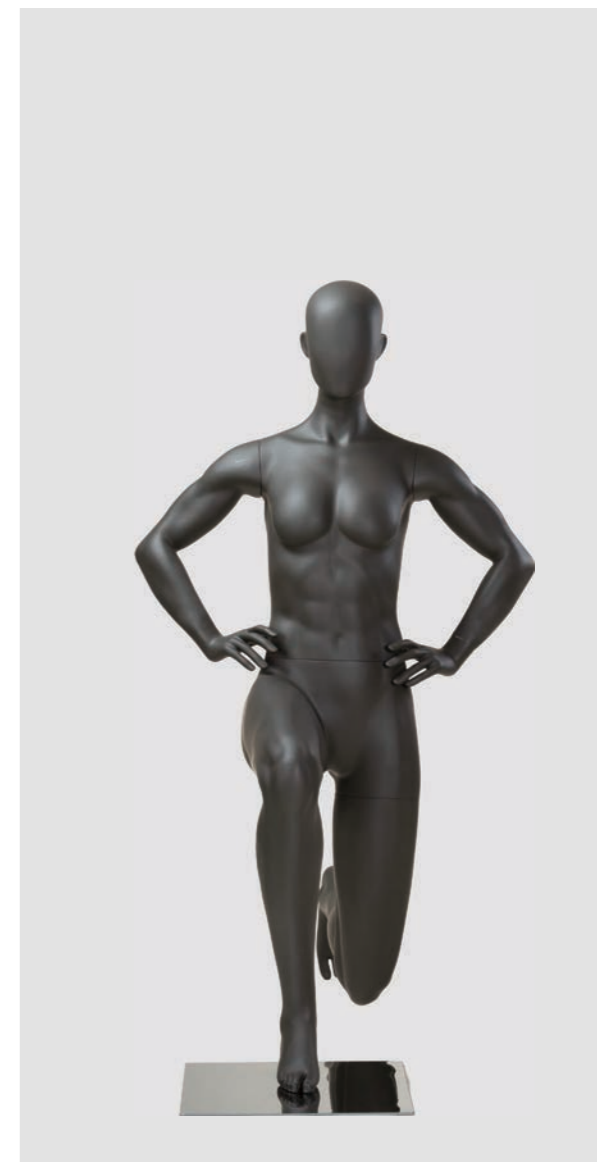

SPORT MANNEQUIN

FEMALE +
GOLF

+
+
**FEMALE
SPORT**

FEMALE SPORT

PRODUCT PARAMETERS

SF1

HEIGHT	167CM
CHEST	88.5CM
WAIST	59CM
HIP	89CM

SF3

HEIGHT	130CM
SHOULDER	37CM
CHEST	83CM
WAIST	64CM

SF4

HEIGHT	178CM
SHOULDER	38CM
CHEST	81CM
WAIST	63CM
HIP	90CM

SF5

HEIGHT	138CM
SHOULDER	41CM
CHEST	84CM
WAIST	66CM

PRODUCT PARAMETERS

SM1

HEIGHT	180CM
SHOULDER	47CM
CHEST	98CM
WAIST	76CM
HIP	99CM