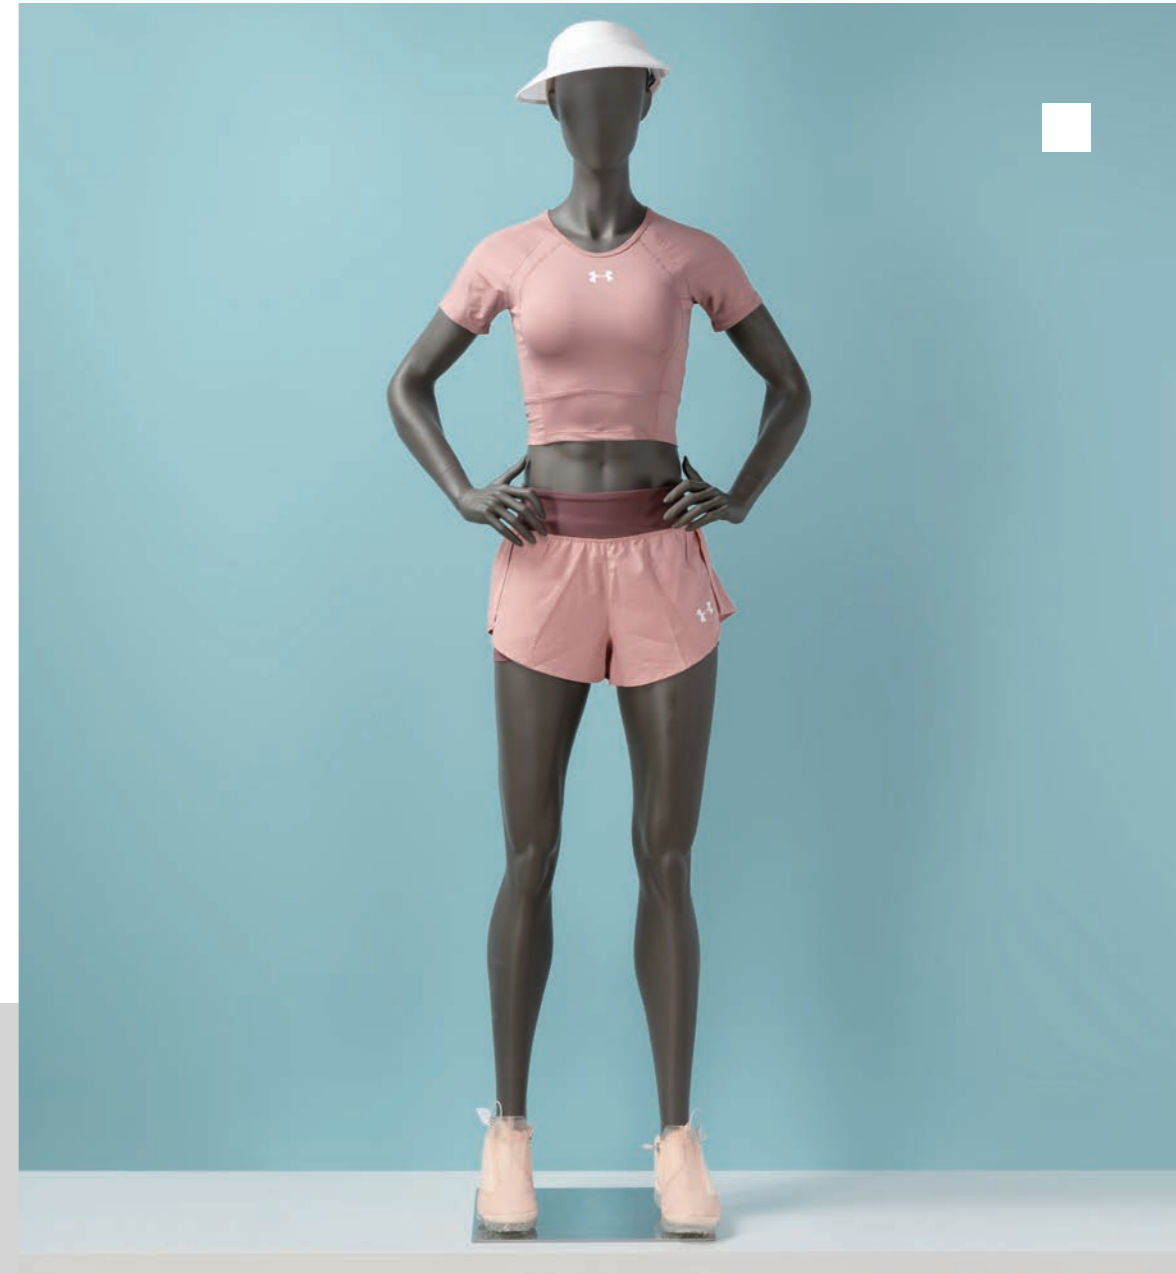

+
FEMALE
SPORT