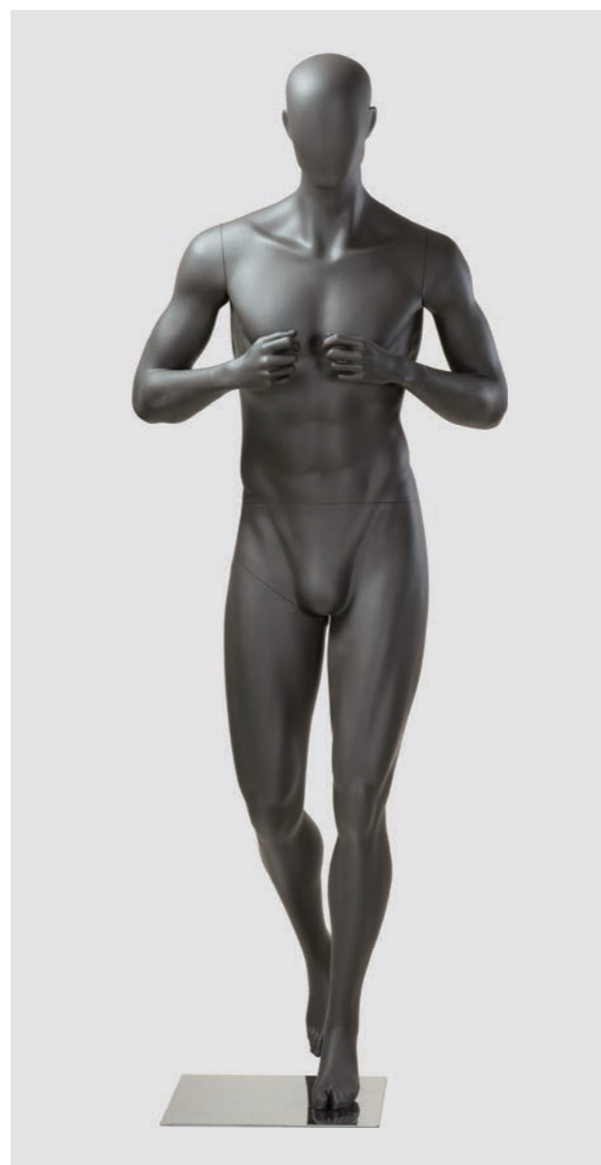

HEIGHT	177CM
SHOULDER	38CM
CHEST	86CM
WAIST	66CM
HIP	93CM

SF9

HEIGHT	175CM
SHOULDER	37CM
CHEST	83CM
WAIST	65CM
HIP	90CM

PRODUCT PARAMETERS

SM6

HEIGHT 189CM

SHOULDER 50CM

CHEST 102CM

WAIST 82CM

HIP 100CM

SM7

HEIGHT 189CM

SHOULDER 49CM

CHEST 102CM

WAIST 81CM

HIP 100CM