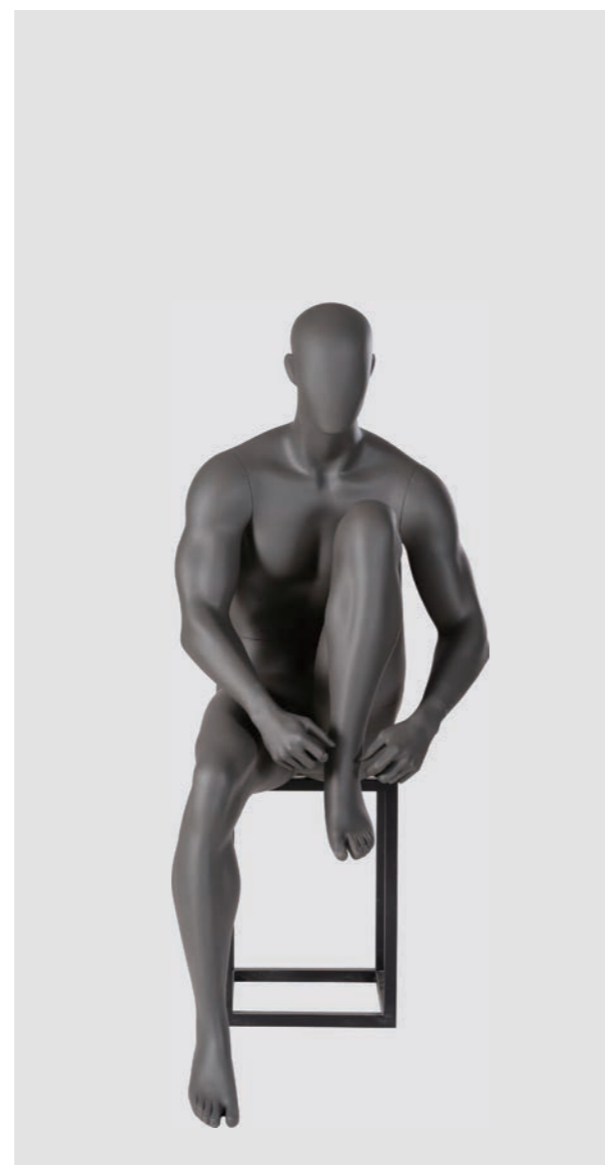

SPORT MANNEQUIN

FEMALE +
GOLF

+
+
**FEMALE
SPORT**

FEMALE SPORT

PRODUCT PARAMETERS

SF1

HEIGHT	167CM
CHEST	88.5CM
WAIST	59CM
HIP	89CM

SF3

HEIGHT	130CM
SHOULDER	37CM
CHEST	83CM
WAIST	64CM

SF4

HEIGHT	178CM
SHOULDER	38CM
CHEST	81CM
WAIST	63CM
HIP	90CM

SF5

HEIGHT	138CM
SHOULDER	41CM
CHEST	84CM
WAIST	66CM

PRODUCT PARAMETERS

SM1

HEIGHT	180CM
SHOULDER	47CM
CHEST	98CM
WAIST	76CM
HIP	99CM

SM3

HEIGHT	144CM
SHOULDER	49CM
CHEST	102CM
WAIST	81.5CM
HIP	98CM

SM4

HEIGHT	190CM
SHOULDER	50CM
CHEST	105CM
WAIST	81CM
HIP	102CM

SM5

HEIGHT	141CM
SHOULDER	50CM
CHEST	105CM
WAIST	83CM

+

MALE
GOLF