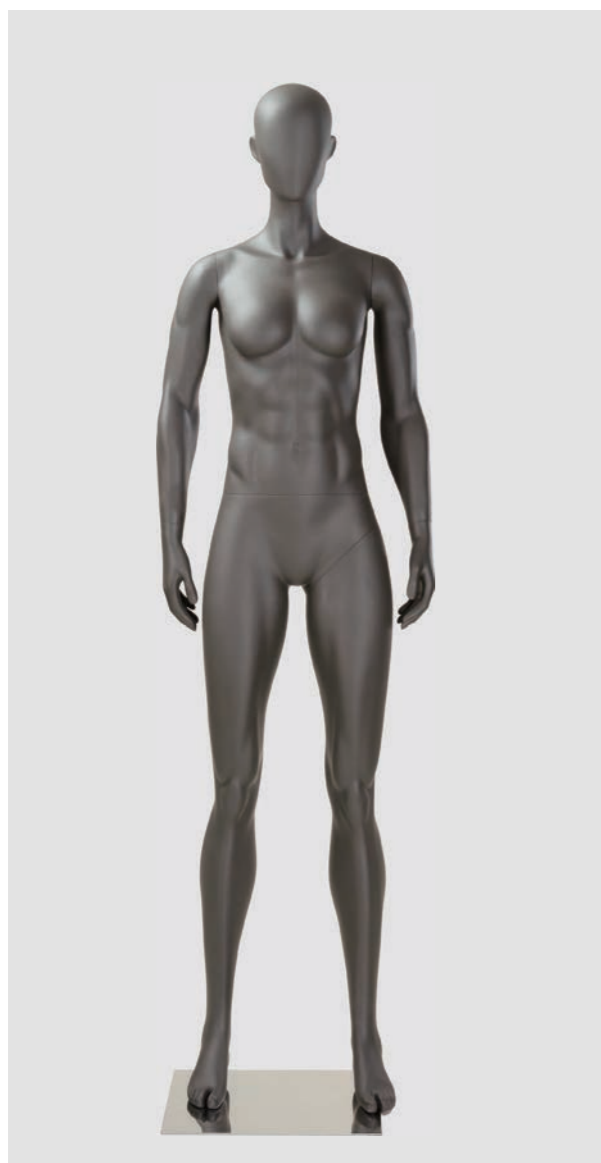

SHOULDER 50CM

CHEST 105CM

WAIST 81CM

HIP 102CM

+

SPORT

+
+
HIKING

+
**FEMALE
SPORT**

PRODUCT PARAMETERS

SF10

HEIGHT 180CM

SHOULDER 38CM

CHEST 85CM

WAIST 65CM

HIP 91CM

SF12