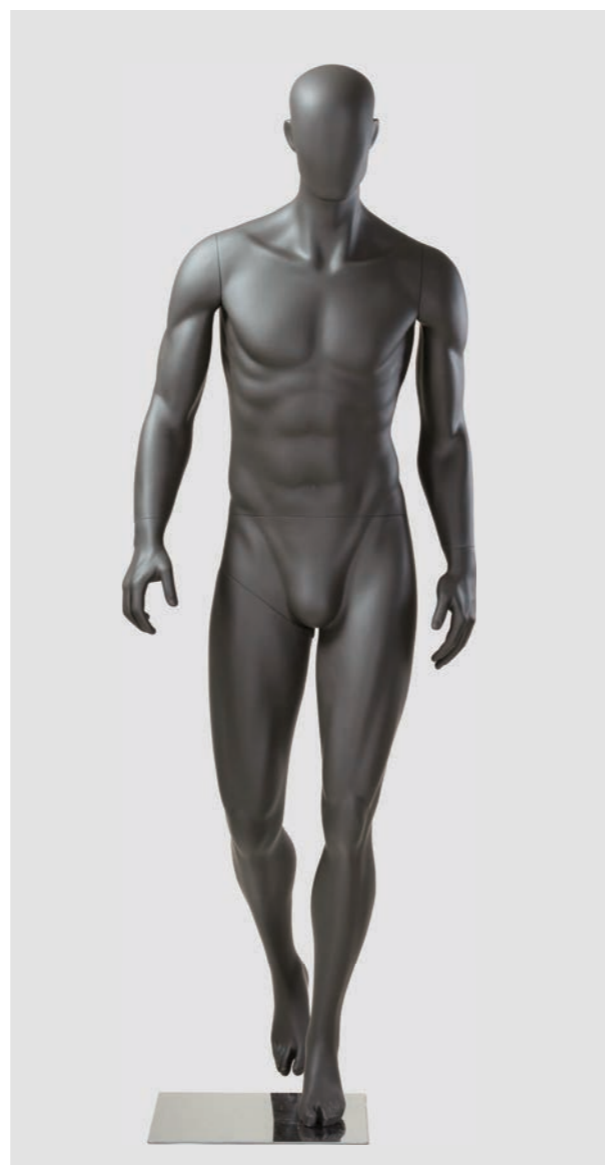

+
HIKING

+
SPORT

PRODUCT PARAMETERS

SF6

HEIGHT	180CM
SHOULDER	38CM
CHEST	85CM
WAIST	65CM
HIP	91CM

SF7

HEIGHT	177CM
SHOULDER	38CM
CHEST	86CM
WAIST	66CM
HIP	93CM

SF8

HEIGHT	177CM
SHOULDER	38CM
CHEST	86CM
WAIST	66CM
HIP	93CM

SF9

HEIGHT	175CM
SHOULDER	37CM
CHEST	83CM
WAIST	65CM
HIP	90CM

PRODUCT PARAMETERS

SM6

HEIGHT 189CM

SHOULDER 50CM

CHEST 102CM

WAIST 82CM

HIP 100CM

SM7

HEIGHT 189CM

SHOULDER 49CM

CHEST 102CM

WAIST 81CM

HIP 100CM