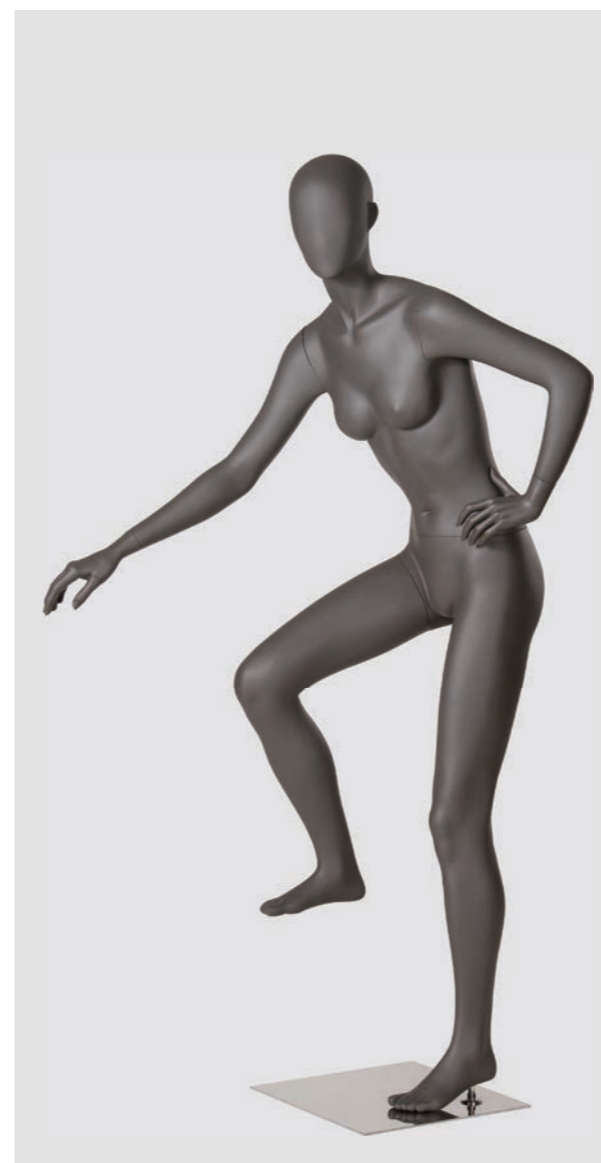

PRODUCT PARAMETERS

SF10

HEIGHT 180CM

SHOULDER 38CM

CHEST 85CM

WAIST 65CM

HIP 91CM

SF12

HEIGHT 180CM

SHOULDER 38CM

CHEST 85CM

WAIST 65CM

HIP 91CM

SF13

HEIGHT 174.5CM

SHOULDER 41CM