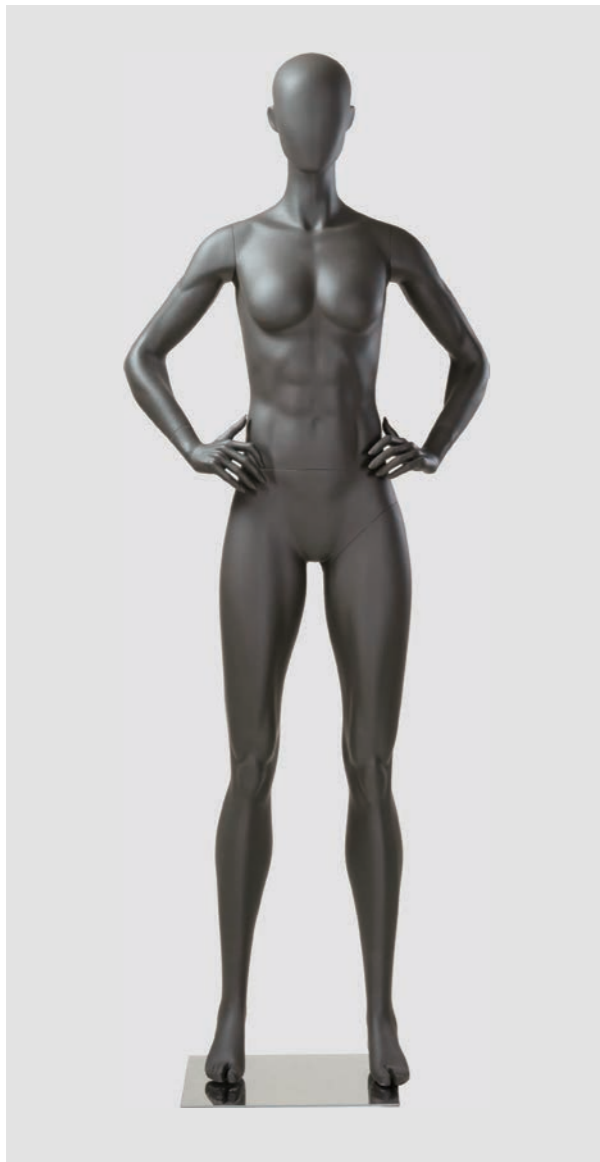

+
HIKING

+
SPORT

PRODUCT PARAMETERS

SF6

HEIGHT	180CM
SHOULDER	38CM
CHEST	85CM
WAIST	65CM
HIP	91CM

SF7

HEIGHT	177CM
SHOULDER	38CM
CHEST	86CM
WAIST	66CM
HIP	93CM

SF8

HEIGHT	177CM
SHOULDER	38CM
CHEST	86CM
WAIST	66CM
HIP	93CM

SF9

HEIGHT	175CM
SHOULDER	37CM
CHEST	83CM
WAIST	65CM
HIP	90CM

PRODUCT PARAMETERS

SM6

HEIGHT 189CM

SHOULDER 50CM

CHEST 102CM