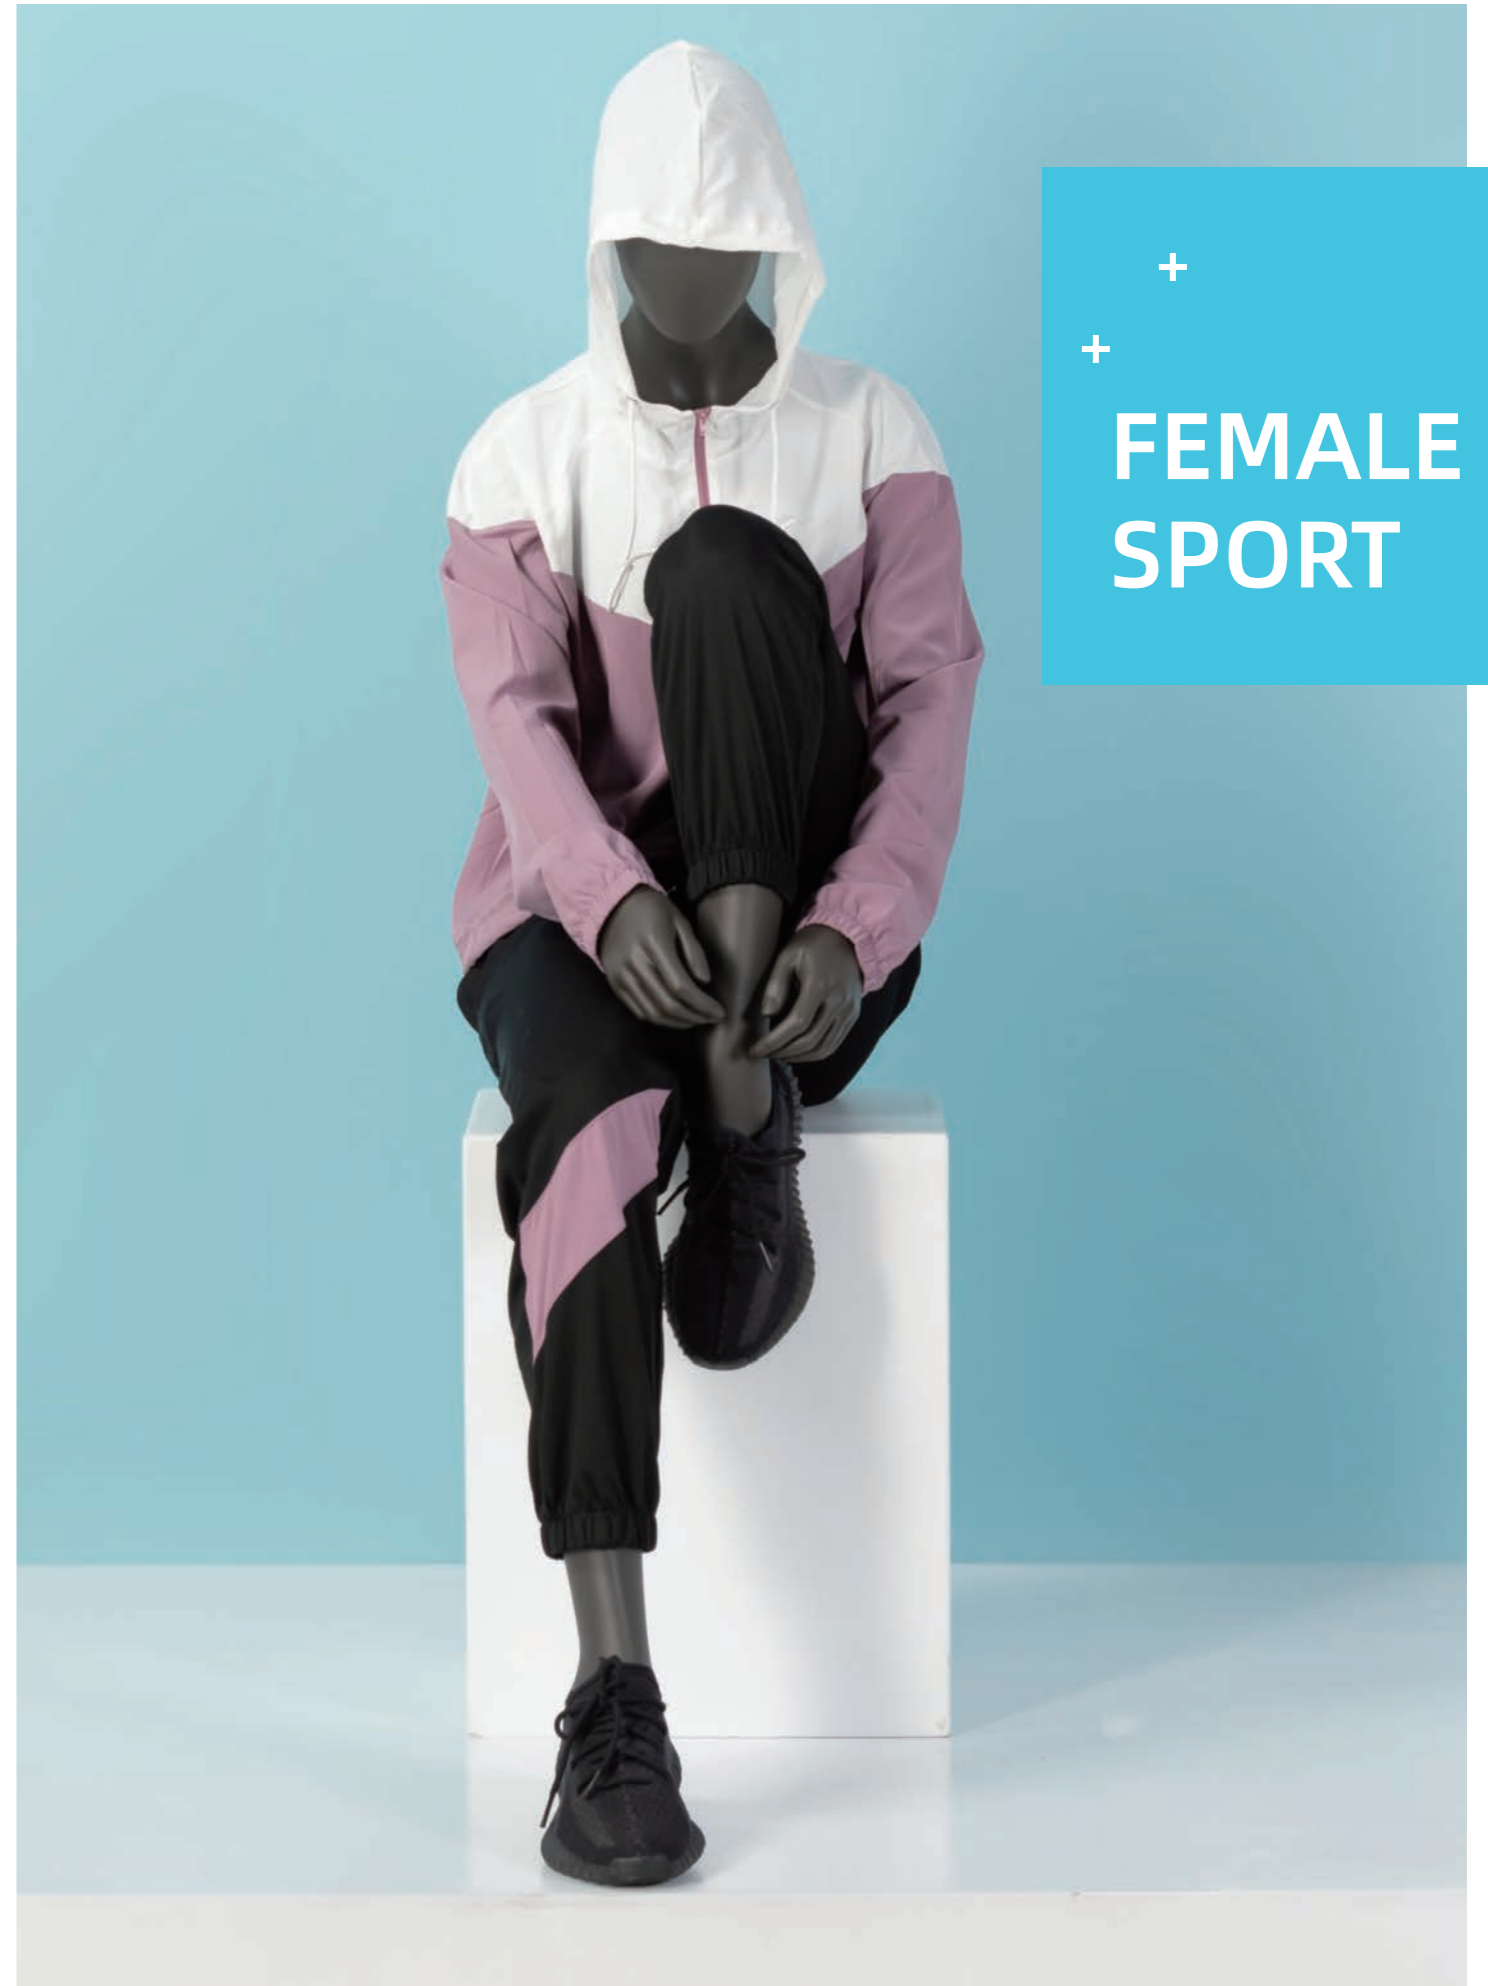

SPORT MANNEQUIN

FEMALE +
GOLF

+
+
**FEMALE
SPORT**

FEMALE SPORT

PRODUCT PARAMETERS

SF1

HEIGHT	167CM
CHEST	88.5CM
WAIST	59CM
HIP	89CM

SF3

HEIGHT	130CM
SHOULDER	37CM
CHEST	83CM
WAIST	64CM

SF4

HEIGHT	178CM
SHOULDER	38CM
CHEST	81CM
WAIST	63CM
HIP	90CM

SF5

HEIGHT	138CM
SHOULDER	41CM
CHEST	84CM
WAIST	66CM

PRODUCT PARAMETERS

SM1

HEIGHT	180CM
SHOULDER	47CM
CHEST	98CM
WAIST	76CM
HIP	99CM