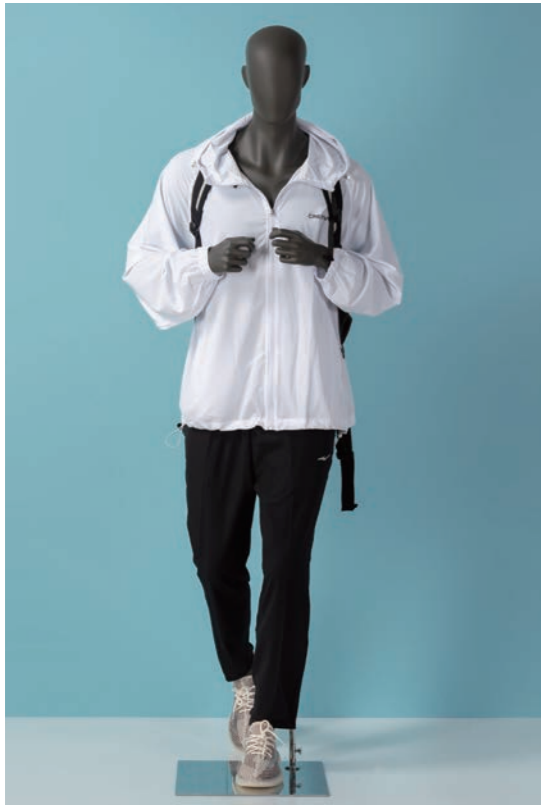

SHOULDER 50CM

CHEST 105CM

WAIST 81CM

HIP 102CM

+

SPORT

+
+
HIKING

+
**FEMALE
SPORT**