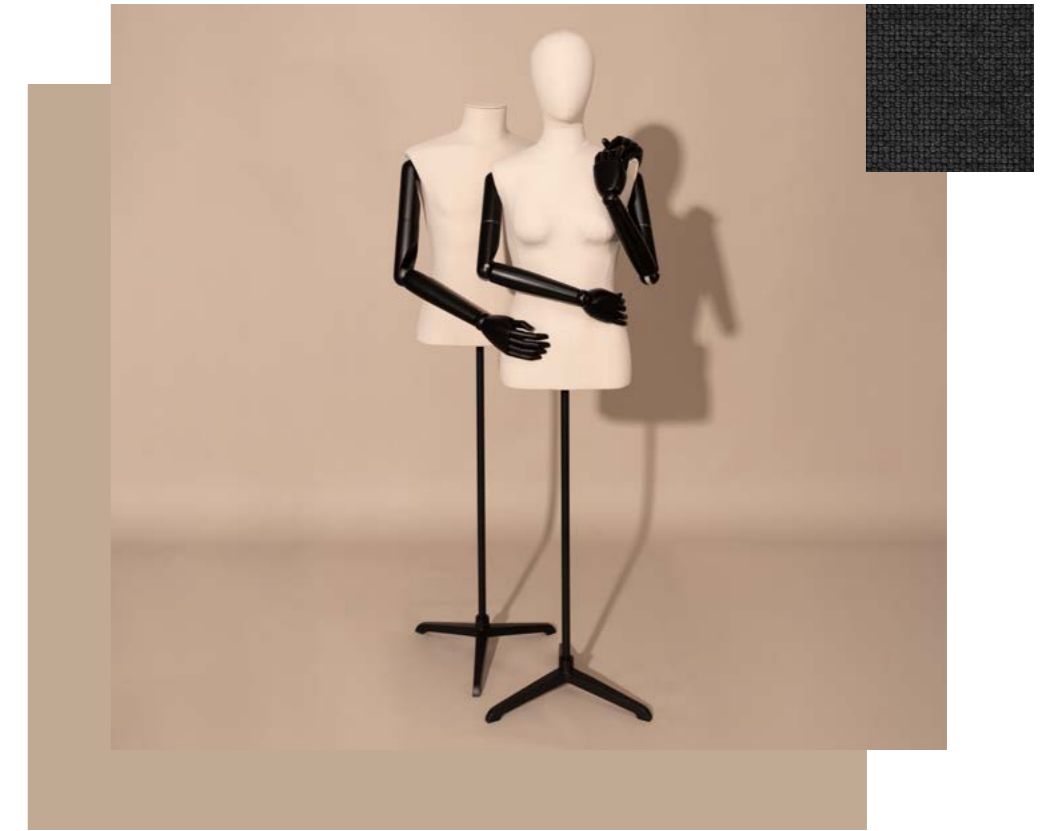

Center and off-center mount tripod designer base

Reference	Colour	Upright (cm)	Display	Best for
STFBTR04_BL	Black	110	Floor	Adults and Kids 10+
STHBTR04_BL	Black	55	Table	Adults and Kids 10+
STFBTR04_WH	White	110	Floor	Adults and Kids 10+
STHBTR04_WH	White	55	Table	Adults and Kids 10+
STFBTR06_BL	Black	80	Floor	Kids 6 - 10
STHBTR06_BL	Black	55	Table	Kids 6 - 10
STFBTR07_BL	Black	80	Floor	Kids 0 - 6
STHBTR07_BL	Black	55	Table	Kids 0 - 6