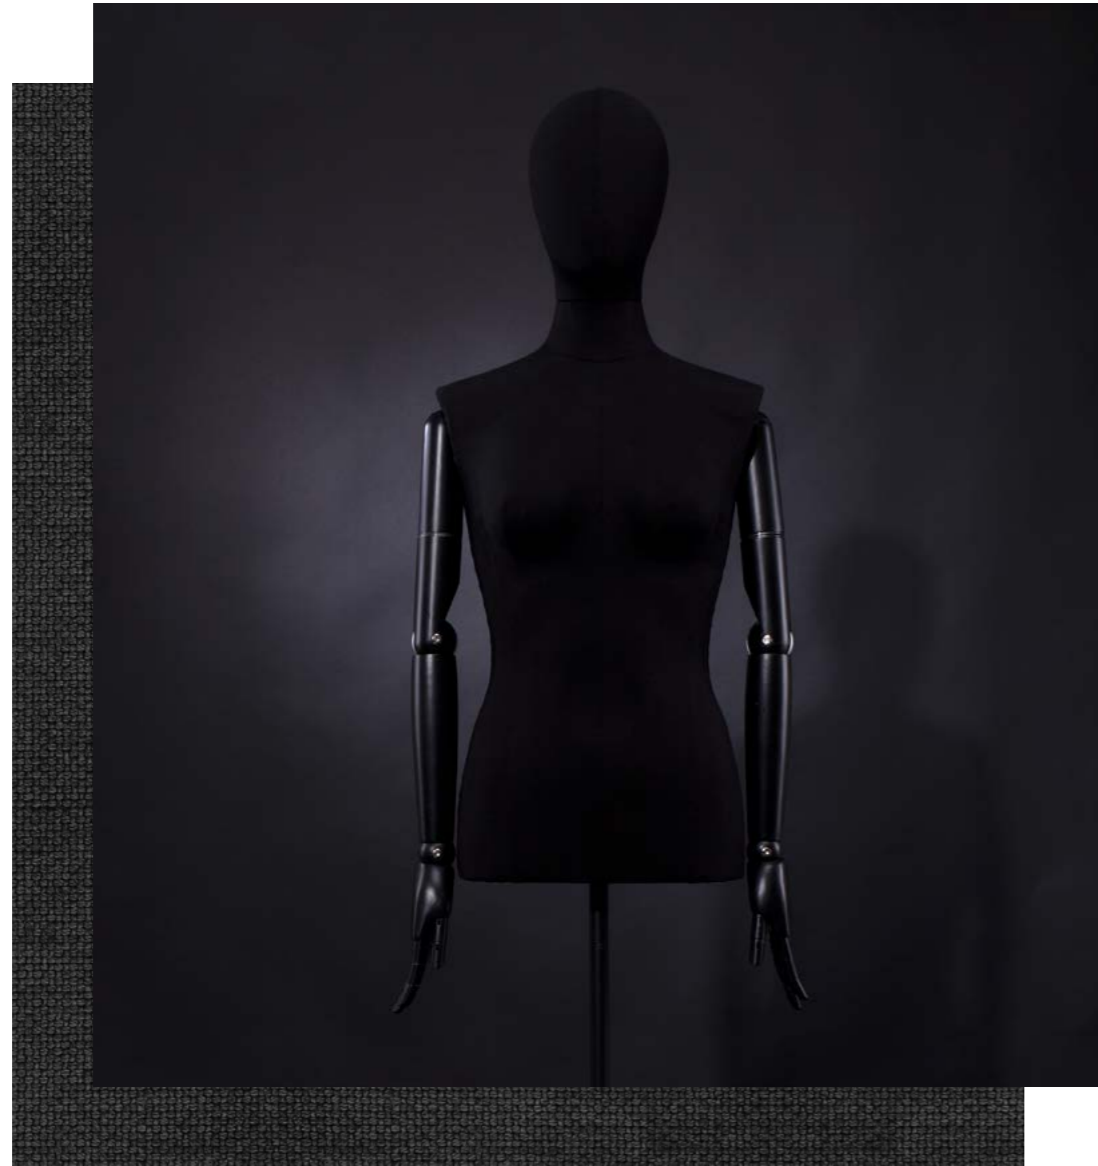

## BELLEZZA IN OGNI TAGLIA

SLIM FIT  
EU36

REGULAR  
EU38

SIZE UP  
EU40

PLUS SIZE  
EU44

COUTF11\_BL1  
SIZE EU38

height: 75 cm  
shoulder: 38 cm  
chest: 90 cm  
waist: 70 cm

COUTF12\_BL1  
SIZE EU38