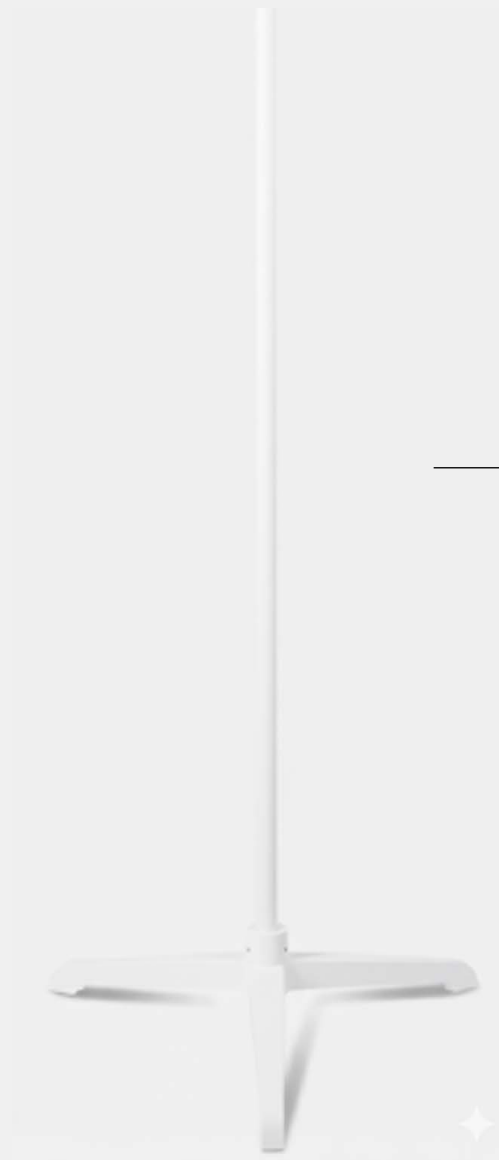

STHBTR04_BL

height: 55 cm
table presentation

STFBTR04_WH

height: 110 cm
floor presentation

STHBTR04_WH

height: 55 cm
table presentation

Base treppiede
nera

Available in: