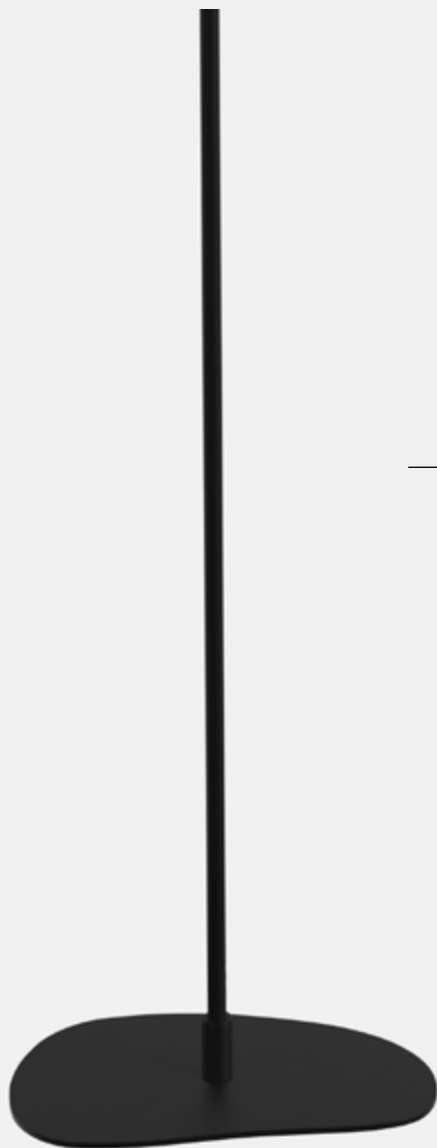

height: 82 cm
width: 45 cm
depth: 24 cm

Note: Measurements are for the bust only, without arms or base.
Base is not included. For a selection of bases see page 34.

MAMB61H70_BERW

height: 108 cm
width: 45 cm
depth: 26 cm

MAMB62H70_BERW

height: 81 cm
width: 52 cm
depth: 31 cm

Note: Measurements are for the bust only, without arms or base.
Base is not included. For a selection of bases see page 26.

BASI PER BUSTI

Base Quadra
verniciata nera
centrale 30x40

STHBCE_WH3040

height: 55 cm
table presentation

Base Rettangolare
verniciata nera 30x40

Available in:

Black White

STFBLE_BL3040

height: 110 cm
floor presentation

STHBLE_BL3040

height: 55 cm
table presentation

STFBLE_WH3040

height: 110 cm
floor presentation

STHBLE_WH3040

height: 55 cm
table presentation

Baseaggancio
centrale 30x43

Available in:

Black White