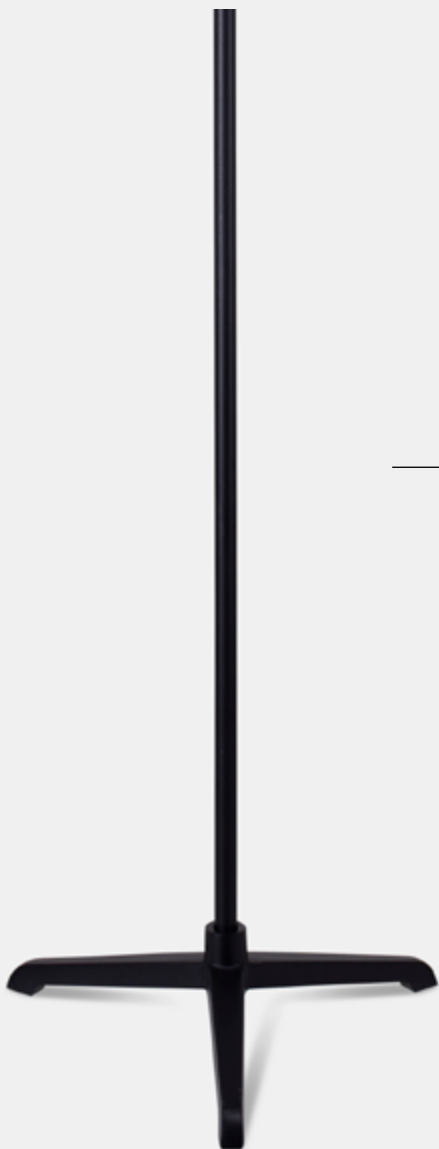

height: 82 cm
width: 45 cm
depth: 24 cm

Note: Measurements are for the bust only, without arms or base.
Base is not included. For a selection of bases see page 34.

MAMB61H70_BERW

height: 108 cm
width: 45 cm
depth: 26 cm

MAMB62H70_BERW

height: 81 cm
width: 52 cm
depth: 31 cm

Note: Measurements are for the bust only, without arms or base.
Base is not included. For a selection of bases see page 26.

BASI PER BUSTI

Base Quadra
verniciata nera
centrale 30x40

Base aggancio
decentrato 30x43

Available in:

Black White

STFBLECOB_BL3043 ■

height: 110 cm
floor presentation

STHBLECOB_BL3043 ■

height: 55 cm
table presentation

STFBLECOB_WH3043 □

height: 110 cm
floor presentation

STHBLECOB_WH3043 □

height: 55 cm
table presentation

Base treppiede
nera

Available in:

Black White

STFBTR04_BL

height: 110 cm
floor presentation