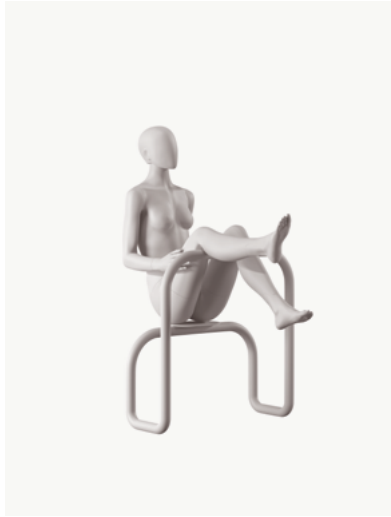

accessorio per borse

NXT

**EXCLUDED ACCESSORIES**

FOOT PIN CONNECTOR + FOOTPIN

LEG PIN  
SUITABLE FOR: NXTF005, NXTF012, NXTF015

NXTF001OSH055\_SLIN  
PROP: RAIL002

NXTF002SH055\_SLIN  
PROP: RAIL003

NXTF003XSH055\_SLIN  
PROP: RAIL001