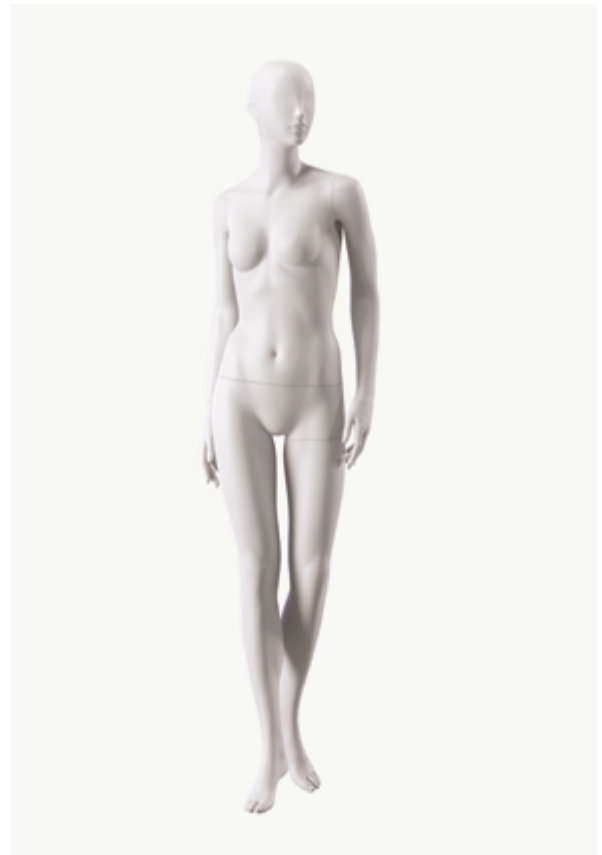

A fashion advertisement featuring a mannequin in a beige outfit on a minimalist set with a column and rocks. The mannequin is wearing a short-sleeved, button-up blouse with a collar and a long, flowing skirt. The outfit is displayed on a white, stepped platform. To the left of the mannequin is a thick, white, textured column. To the right, several large, rough, grey and brown rocks are scattered on the platform. The background is a plain, light-colored wall. The word "LISBON" is written in large, white, bold, sans-serif capital letters across the middle of the image.

**LASCIATE CHE
LA VOSTRA
COLLEZIONE
PARLI CON
SOTTILE
SICUREZZA**

BECF008H087_BGR1

| | |
|--------|--------|
| HEIGHT | 182 CM |
| WIDTH | 67 CM |
| DEPTH | 31 CM |

BECF011H087_BGR1*

*only available upon minimum order

HEIGHT 175 CM
WIDTH 52 CM
DEPTH 69 CM
SEAT HEIGHT 84 CM

BECF012H087_BGR1

HEIGHT 184 CM
WIDTH 45 CM
DEPTH 45 CM

12

BECF013H087_BGR1*

*only available upon minimum order

HEIGHT 184 CM
WIDTH 45 CM
DEPTH 45 CM

BECF014H087_BGR1*