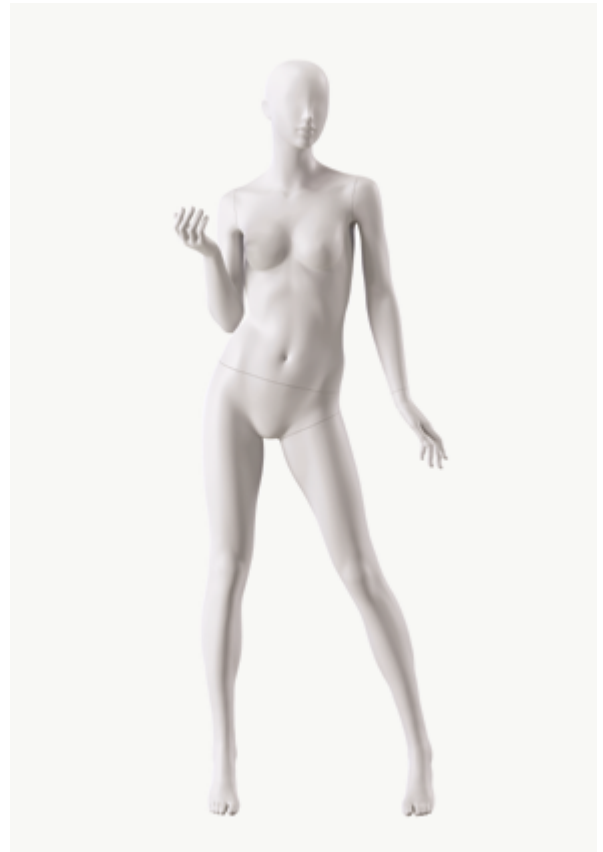

BECF009H087_BGR1*

HEIGHT 183 CM
WIDTH 65 CM
DEPTH 36 CM

*only available upon minimum order